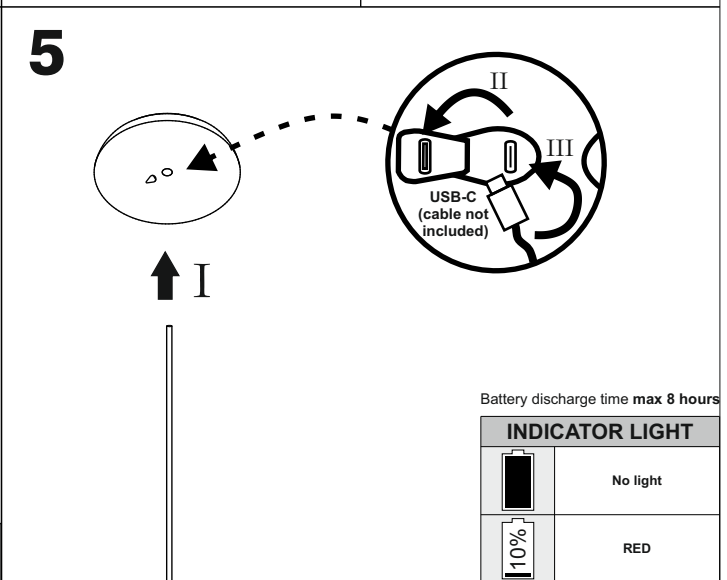

Ten produkt zawiera źródła światła o klasie efektywności energetycznej F.
This product contains a light sources of energy efficiency class F.

Battery discharge time max 8 hours

INDICATOR LIGHT	
	No light
	RED
	RED flash (30s)
	RED (Battery charge time max 8 hours)

Built-in Rechargeable Lithium Battery
Battery Replaceable

Battery Capacity
2x3.7V 5000mAh

Cycle life: 500 cycles
(80% battery capacity)

LED
int