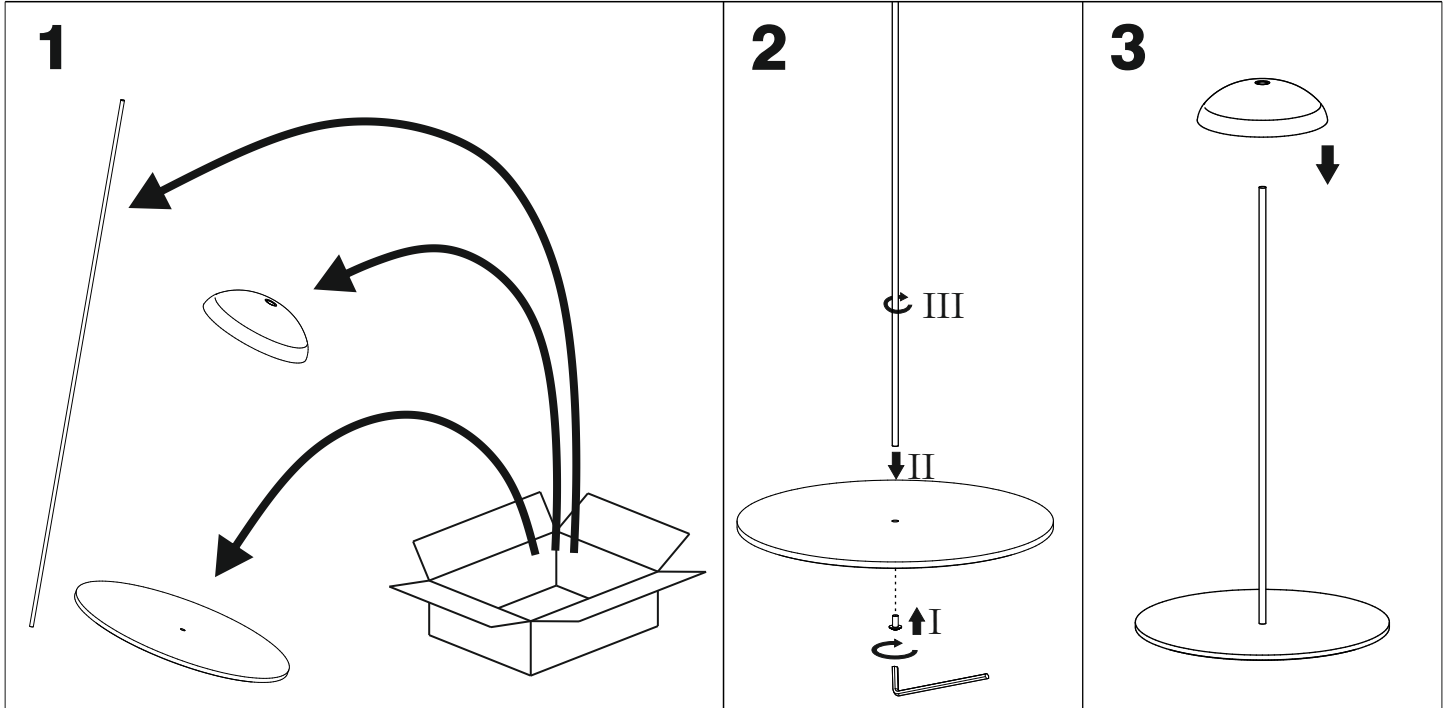

Ten produkt zawiera źródła światła o klasie efektywności energetycznej F.
This product contains a light sources of energy efficiency class F.

Battery discharge time max 8 hours

INDICATOR LIGHT	
	No light
	RED
	RED flash (30s)
	RED (Battery charge time max 8 hours)

Built-in Rechargeable Lithium Battery
Battery Replaceable

Battery Capacity
2x3.7V 5000mAh

Cycle life: 500 cycles
(80% battery capacity)

LED
int