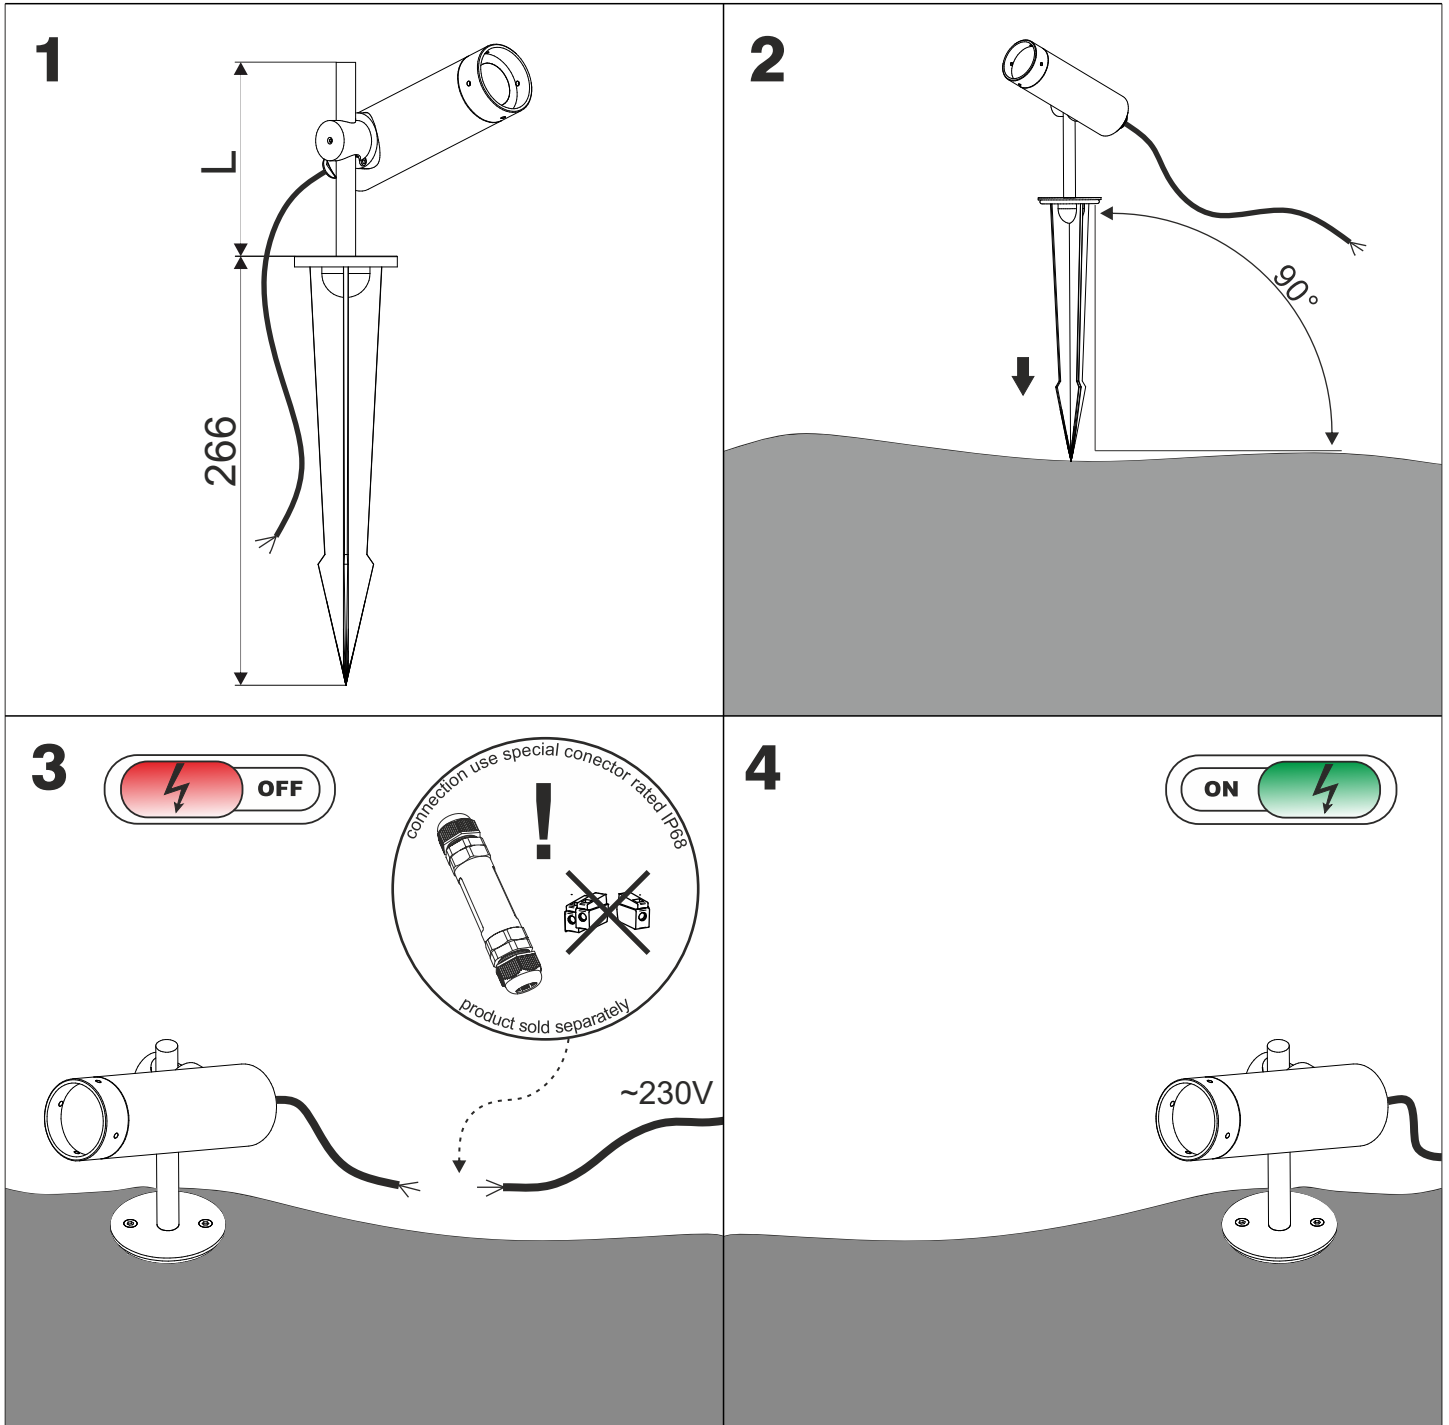

Ten produkt zawiera źródła światła o klasie efektywności energetycznej F.
This product contains a light sources of energy efficiency class F.

LED
int