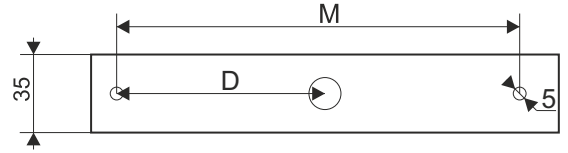

REQUIRED

2x/3x

RAFTER 57/86/114/142 LED surface

Ver.	RAFTER 57 LED	RAFTER 86 LED	RAFTER 114 LED	RAFTER 142 LED	RAFTER 170 LED	RAFTER 198 LED
M	480	738	950	1000	789	929
M1	-	-	-	-	739	879
D	110	369	475	500	50	50