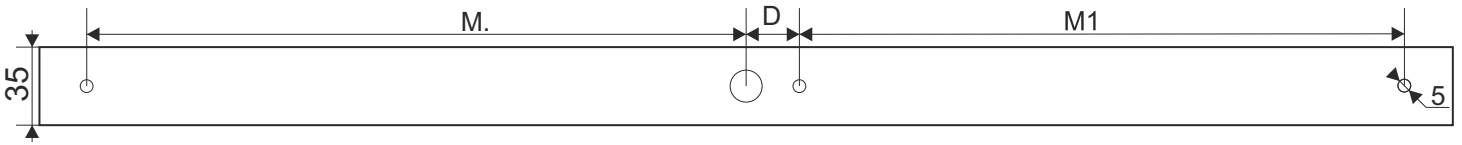

RAFTER 170/198 LED surface

1

2

3

4

Źródło światła zastosowane w tej oprawie oświetleniowej powinno być wymieniane wyłącznie przez producenta lub jego przedstawiciela serwisowego, lub podobnie wykwalifikowaną osobę.
The light source contained in this luminaire shall only be replaced by the manufacturer or his service agent or a similar qualified person.

Ten produkt zawiera źródła światła o klasie efektywności energetycznej E.
This product contains a light sources of energy efficiency class E.

LED
int