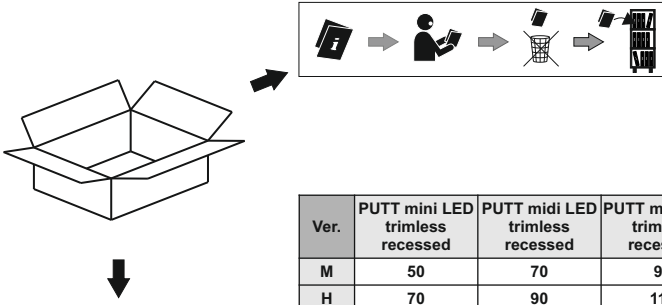

PUTT mini / midi / maxi LED trimless recessed

REQUIRED
 2x

Ver.	PUTT mini LED trimless recessed	PUTT midi LED trimless recessed	PUTT maxi LED trimless recessed
M	50	70	90
H	70	90	110

1

2

3

4

5