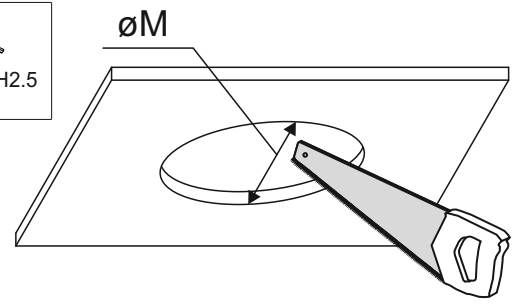

PUTT mini / midi / maxi LED trimless recessed

REQUIRED
 2x

Ver.	PUTT mini LED trimless recessed	PUTT midi LED trimless recessed	PUTT maxi LED trimless recessed
M	50	70	90
H	70	90	110

1

2

3

4

5