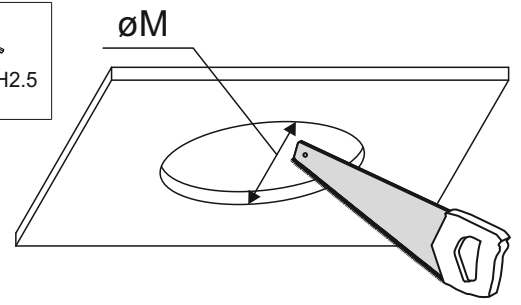

PUTT mini / midi / maxi LED trimless recessed

REQUIRED
 2x

Ver.	PUTT mini LED trimless recessed	PUTT midi LED trimless recessed	PUTT maxi LED trimless recessed
M	50	70	90
H	150	90	110
L	8	2,5	2,5

1

2

3

4

5