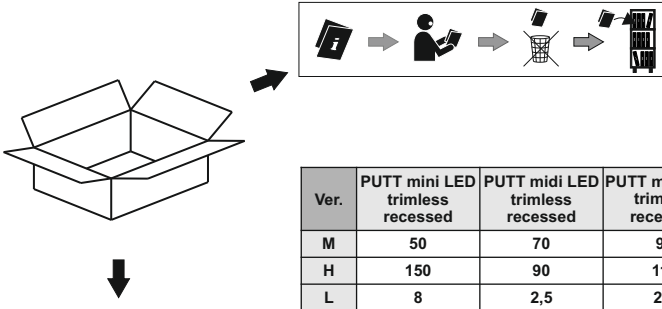

PUTT mini / midi / maxi LED trimless recessed

REQUIRED
 2x

Ver.	PUTT mini LED trimless recessed	PUTT midi LED trimless recessed	PUTT maxi LED trimless recessed
M	50	70	90
H	150	90	110
L	8	2,5	2,5

1

2

3

4

5