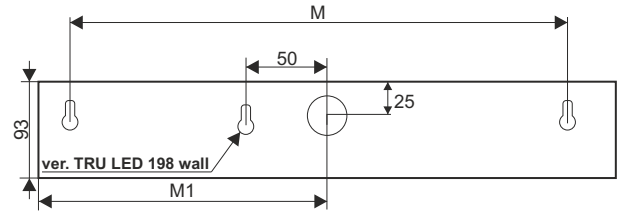

REQUIRED

2x 

Ver.	TRU LED 29 wall	TRU LED 57 wall	TRU LED 86 wall	TRU LED 114 wall	TRU LED 142 wall	TRU LED 170 wall	TRU LED 198 wall
M. [mm]	186	326	556	736	916	1096	1676
M1 [mm]	145	285	430	570	710	850	990