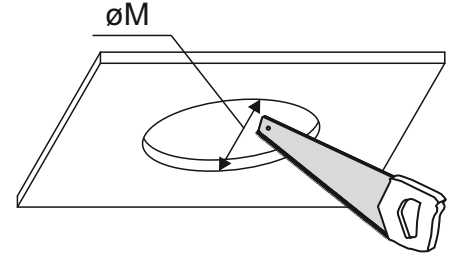

↓

| Ver. | PUTT midi move LED recessed | PUTT maxi move LED recessed |
|------|-----------------------------|-----------------------------|
| M | 80 | 102 |
| H | 70 | 70 |
| U | 34 | 34 |
| I | 250 | 250 |