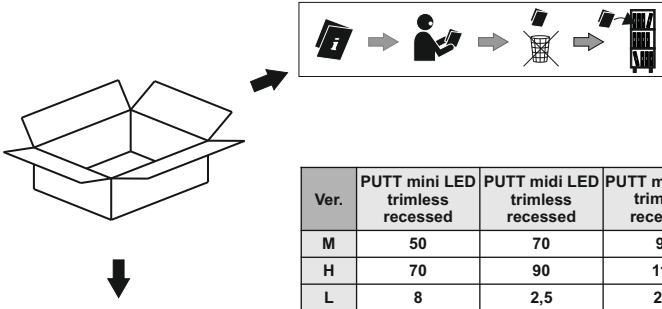

### PUTT mini / midi / maxi LED trimless recessed

**REQUIRED**  
 2x PH H2.5

Ver.	PUTT mini LED trimless recessed	PUTT midi LED trimless recessed	PUTT maxi LED trimless recessed
M	50	70	90
H	70	90	110
L	8	2,5	2,5