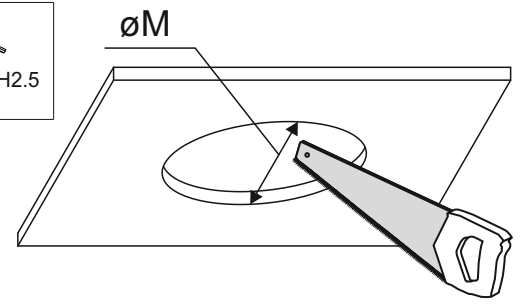

### PUTT mini / midi / maxi LED trimless recessed

**REQUIRED**  
 2x PH H2.5

Ver.	PUTT mini LED trimless recessed	PUTT midi LED trimless recessed	PUTT maxi LED trimless recessed
M	50	70	90
H	70	90	110
L	8	2,5	2,5