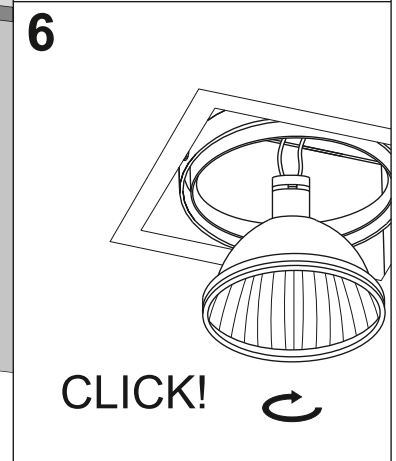

# SQUARES 50x1/x2/x3/x4/x4 SQ Z RAMKA

SQUARES 50x1/x2/x3/x4 SQ

aquaform lighting solutions

Ver.	SQUARES 50x1	SQUARES 50x2	SQUARES 50x3	SQUARES 50x4	SQUARES 50x4 SQ
M	86	86	86	86	165
L	86	165	244	323	165

$\approx 12V$