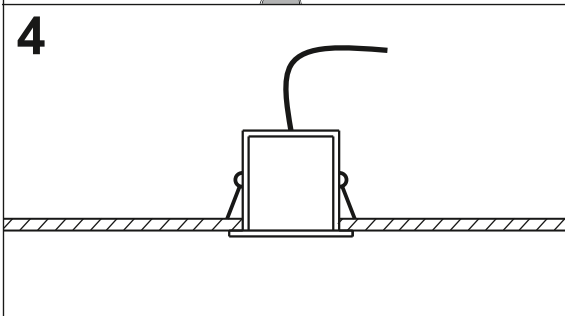

# SQUARES 50x1/x2/x3/x4/x4 SQ Z RAMKA

SQUARES 50x1/x2/x3/x4 SQ

aquaform lighting solutions

Ver.	SQUARES 50x1	SQUARES 50x2	SQUARES 50x3	SQUARES 50x4	SQUARES 50x4 SQ
M	86	86	86	86	165
L	86	165	244	323	165

$\approx 12V$