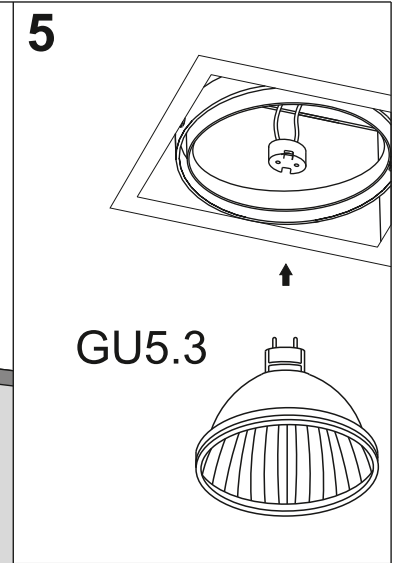

# SQUARES 50x1/x2/x3/x4/x4 SQ Z RAMKA

SQUARES 50x1/x2/x3/x4 SQ

aquaform lighting solutions

Ver.	SQUARES 50x1	SQUARES 50x2	SQUARES 50x3	SQUARES 50x4	SQUARES 50x4 SQ
M	86	86	86	86	165
L	86	165	244	323	165

$\approx 12V$