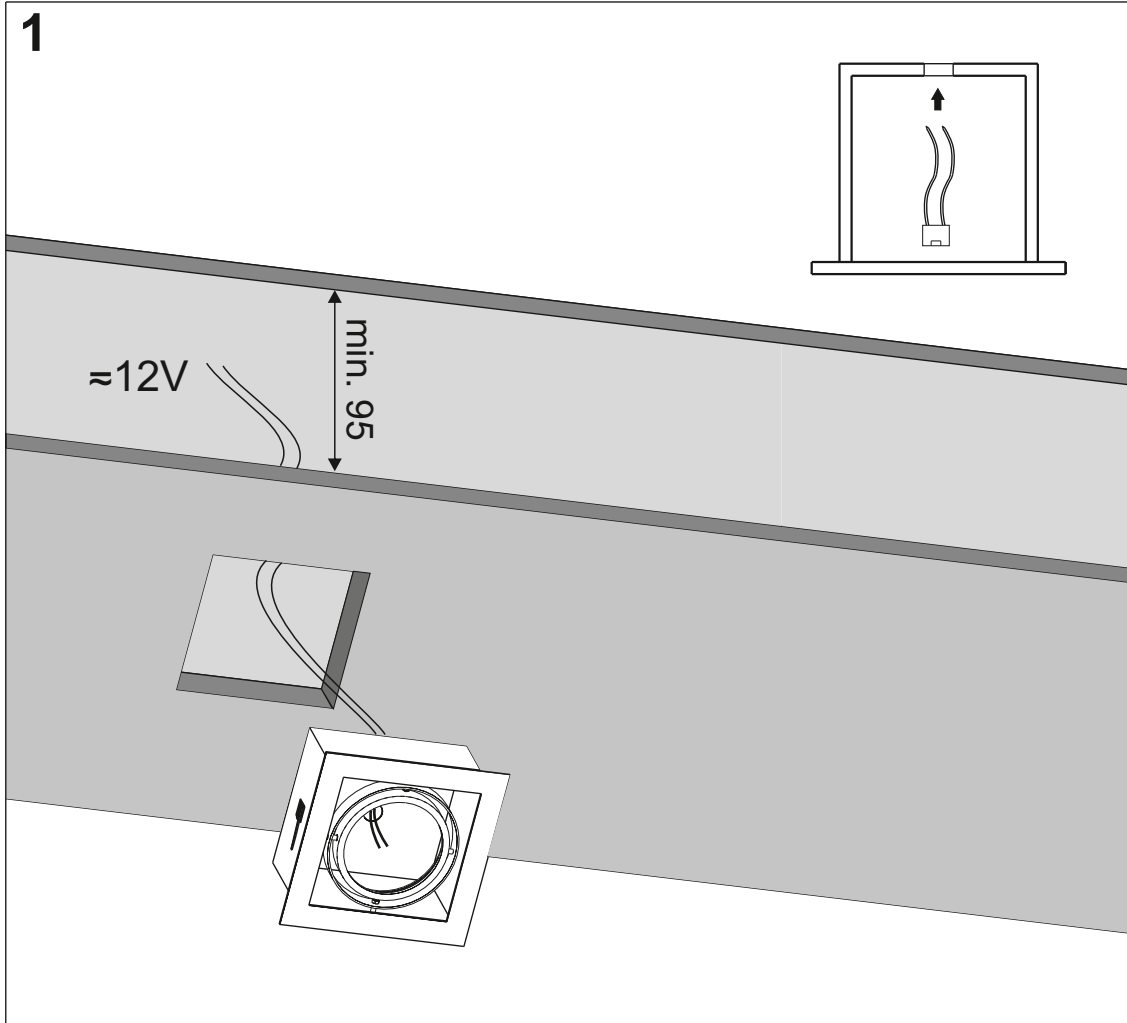

# SQUARES 50x1/x2/x3/x4/x4 SQ Z RAMKA

SQUARES 50x1/x2/x3/x4 SQ

aquaform lighting solutions

Ver.	SQUARES 50x1	SQUARES 50x2	SQUARES 50x3	SQUARES 50x4	SQUARES 50x4 SQ
M	86	86	86	86	165
L	86	165	244	323	165

$\approx 12V$