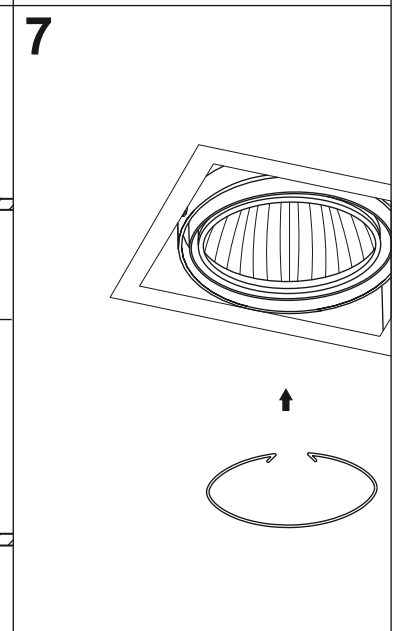

# SQUARES 50x1/x2/x3/x4/x4 SQ Z RAMKA

SQUARES 50x1/x2/x3/x4 SQ

aquaform lighting solutions

Ver.	SQUARES 50x1	SQUARES 50x2	SQUARES 50x3	SQUARES 50x4	SQUARES 50x4 SQ
M	86	86	86	86	165
L	86	165	244	323	165

$\approx 12V$