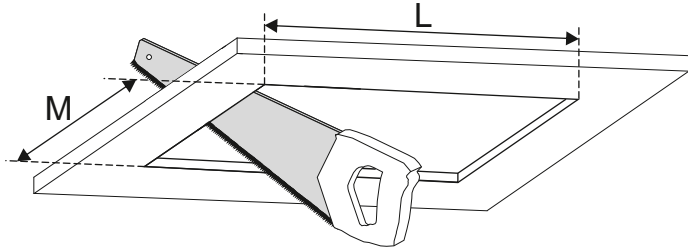

SQUARES 50x1/x2/x3/x4 SQ BEZ RAMKI

SQUARES 50x1/x2/x3/x4 SQ TRIMLESS

Ver.	SQUARES 50x1	SQUARES 50x2	SQUARES 50x3	SQUARES 50x4 SQ
M	83	83	83	162
L	83	162	241	162

 ≈12 V
  III
  0,5 m
  IP20
 
  OPTION
  LED
  Gu5,3