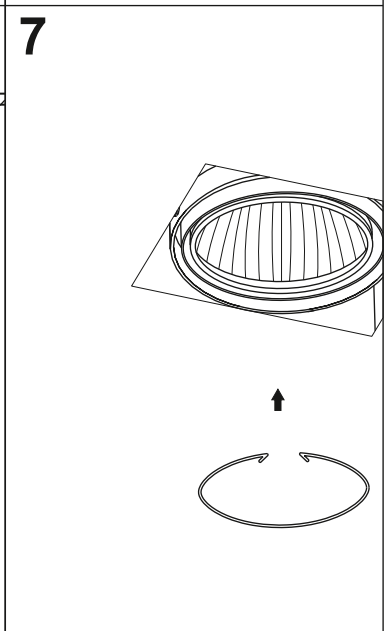

SQUARES 50x1/x2/x3/x4 SQ BEZ RAMKI

SQUARES 50x1/x2/x3/x4 SQ TRIMLESS

Ver.	SQUARES 50x1	SQUARES 50x2	SQUARES 50x3	SQUARES 50x4 SQ
M	83	83	83	162
L	83	162	241	162

 ≈12 V
  III
  0,5 m
  IP20
 
  OPTION
  LED
  Gu5,3