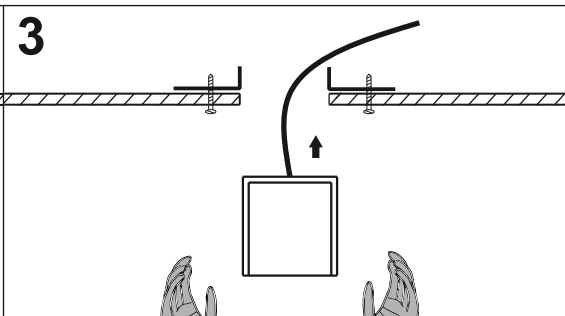

SQUARES 50x1/x2/x3/x4 SQ BEZ RAMKI

SQUARES 50x1/x2/x3/x4 SQ TRIMLESS

Ver.	SQUARES 50x1	SQUARES 50x2	SQUARES 50x3	SQUARES 50x4 SQ
M	83	83	83	162
L	83	162	241	162

 ≈12 V
  III
  0,5 m
  IP20
 
  OPTION
  LED
  Gu5,3