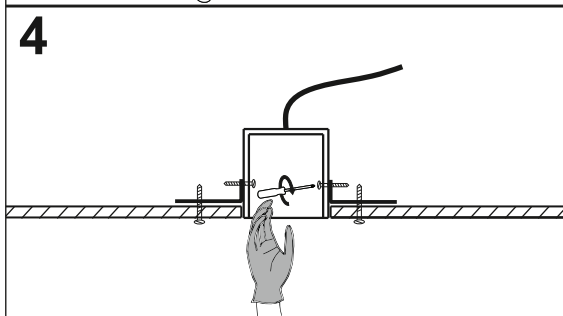

SQUARES 50x1/x2/x3/x4 SQ BEZ RAMKI

SQUARES 50x1/x2/x3/x4 SQ TRIMLESS

Ver.	SQUARES 50x1	SQUARES 50x2	SQUARES 50x3	SQUARES 50x4 SQ
M	83	83	83	162
L	83	162	241	162

 ≈12 V
  III
  0,5 m
  IP20
 
  OPTION
  LED
  Gu5,3