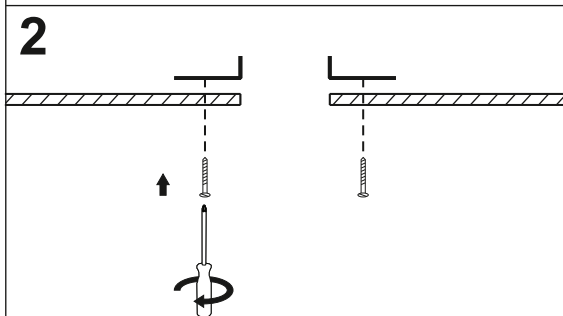

SQUARES 50x1/x2/x3/x4 SQ BEZ RAMKI

SQUARES 50x1/x2/x3/x4 SQ TRIMLESS

Ver.	SQUARES 50x1	SQUARES 50x2	SQUARES 50x3	SQUARES 50x4 SQ
M	83	83	83	162
L	83	162	241	162

 ≈12 V
  III
  0,5 m
  IP20
 
  OPTION
  LED
  Gu5,3