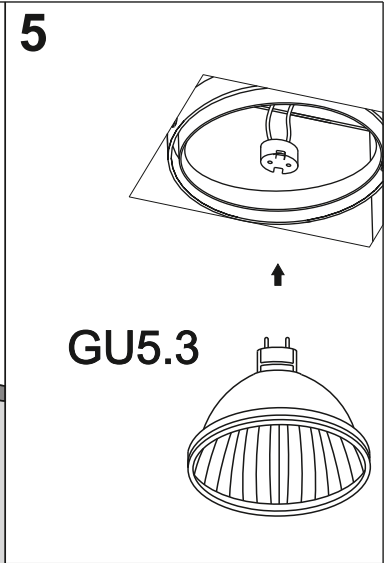

SQUARES 50x1/x2/x3/x4 SQ BEZ RAMKI

SQUARES 50x1/x2/x3/x4 SQ TRIMLESS

Ver.	SQUARES 50x1	SQUARES 50x2	SQUARES 50x3	SQUARES 50x4 SQ
M	83	83	83	162
L	83	162	241	162

 ≈12 V
  III
  0,5 m
  IP20
 
  OPTION
  LED
  Gu5,3