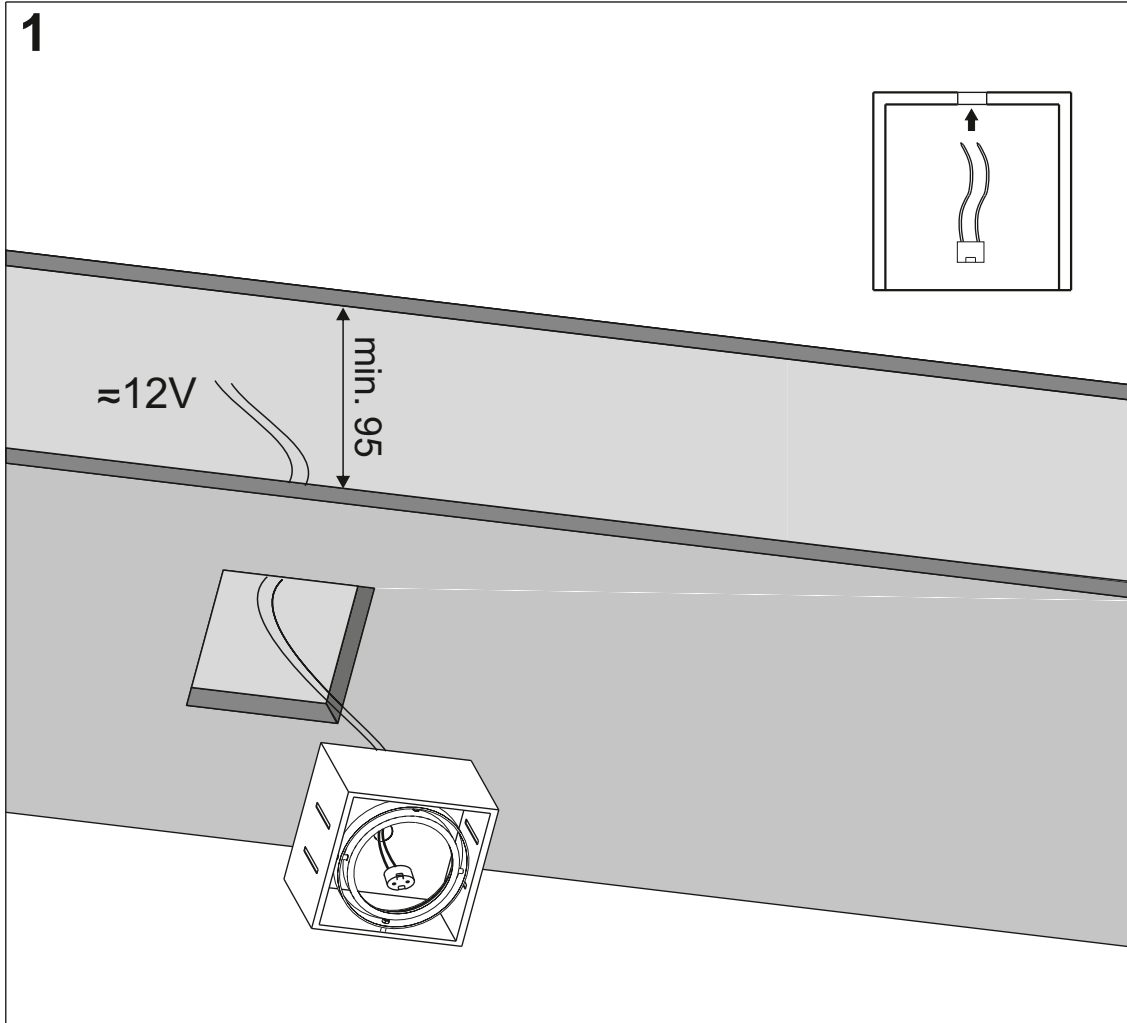

SQUARES 50x1/x2/x3/x4 SQ BEZ RAMKI

SQUARES 50x1/x2/x3/x4 SQ TRIMLESS

Ver.	SQUARES 50x1	SQUARES 50x2	SQUARES 50x3	SQUARES 50x4 SQ
M	83	83	83	162
L	83	162	241	162

 ≈12 V
  III
  0,5 m
  IP20
 
  OPTION
  LED
  Gu5,3