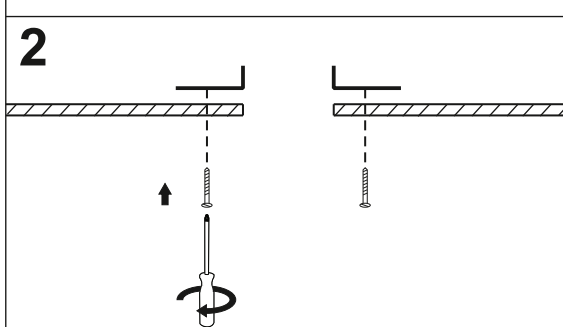

SQUARES 50x1/x2/x3/x4 SQ 230V BEZ RAMKI

SQUARES 50x1/x2/x3/x4 SQ 230V TRIMLESS

Ver.	SQUARES 50x1	SQUARES 50x2	SQUARES 50x3	SQUARES 50x4 SQ
M	83	83	83	162
L	83	162	241	162

LED
Gu10