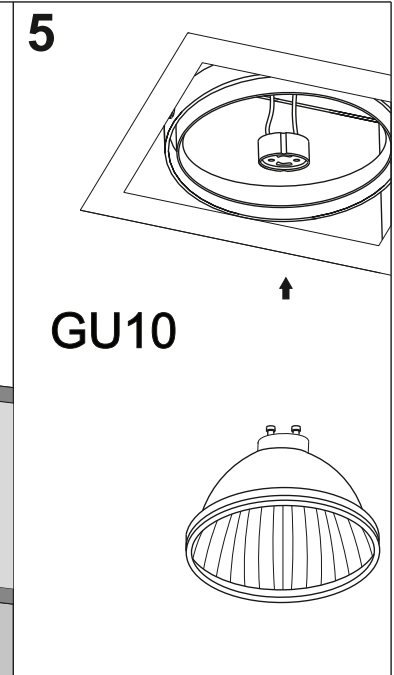

SQUARES 50x1/x2/x3/x4 SQ 230V BEZ RAMKI

SQUARES 50x1/x2/x3/x4 SQ 230V TRIMLESS

Ver.	SQUARES 50x1	SQUARES 50x2	SQUARES 50x3	SQUARES 50x4 SQ
M	83	83	83	162
L	83	162	241	162

LED
Gu10