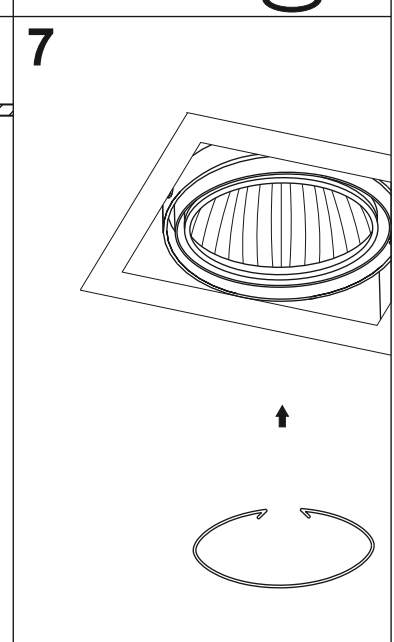

SQUARES 50x1/x2/x3/x4 SQ 230V BEZ RAMKI

SQUARES 50x1/x2/x3/x4 SQ 230V TRIMLESS

Ver.	SQUARES 50x1	SQUARES 50x2	SQUARES 50x3	SQUARES 50x4 SQ
M	83	83	83	162
L	83	162	241	162

LED
Gu10