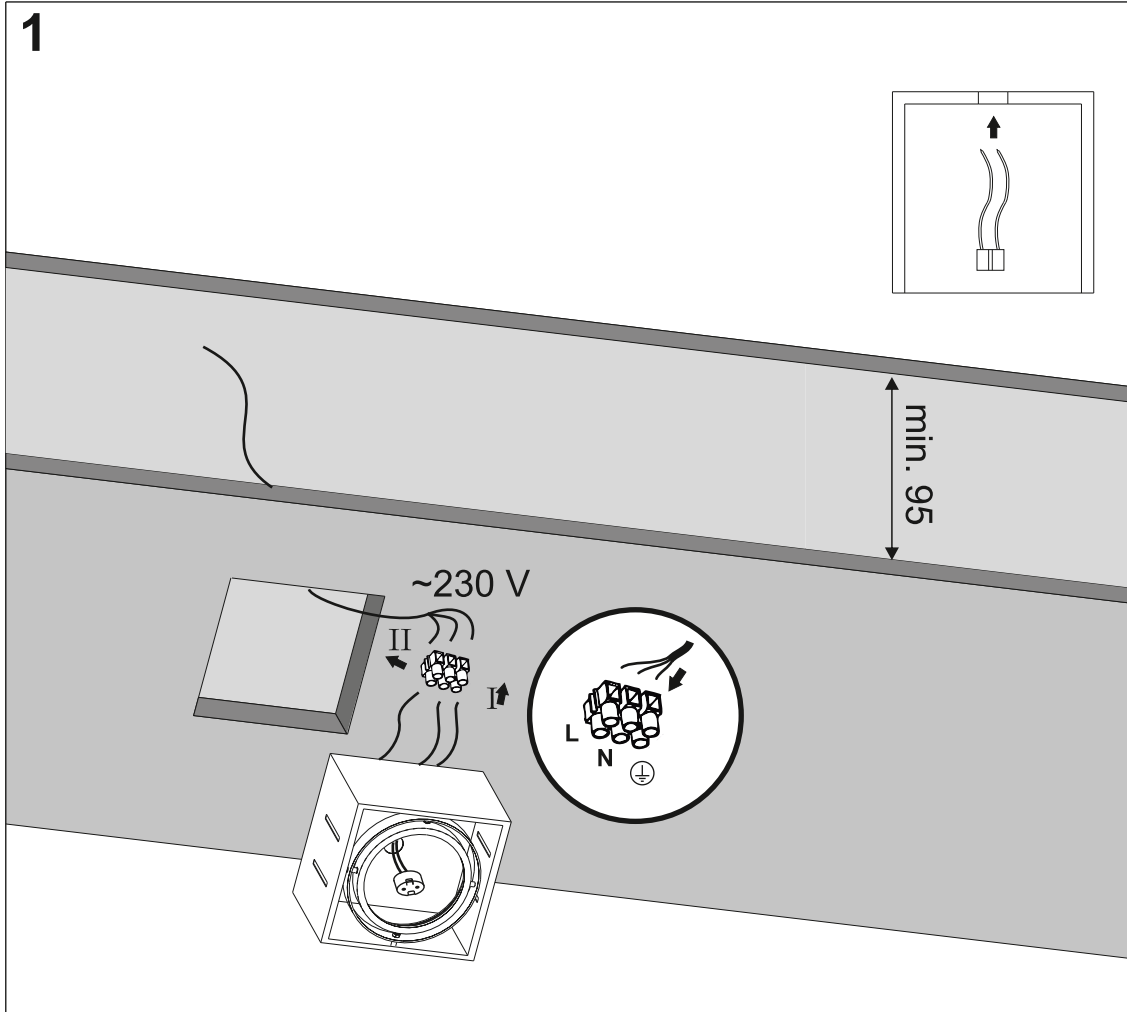

SQUARES 50x1/x2/x3/x4 SQ 230V BEZ RAMKI

SQUARES 50x1/x2/x3/x4 SQ 230V TRIMLESS

Ver.	SQUARES 50x1	SQUARES 50x2	SQUARES 50x3	SQUARES 50x4 SQ
M	83	83	83	162
L	83	162	241	162

LED
Gu10