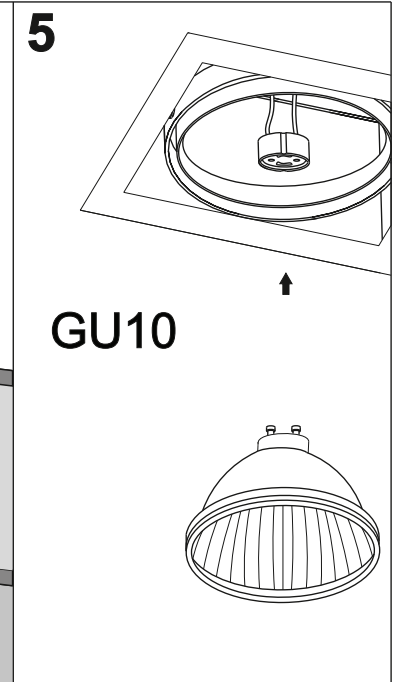

SQUARES 50x1/x2/x3/x4 SQ 230V Z RAMKĄ

SQUARES 50x1/x2/x3/x4 SQ 230V

AQFORM

LIGHTING SOLUTIONS

Ver.	SQUARES 50x1	SQUARES 50x2	SQUARES 50x3	SQUARES 50x4	SQUARES 50x4 SQ
M	86	86	86	86	165
L	86	165	244	323	165

~230 V IP20 0,5 m dimmer LED Gu10