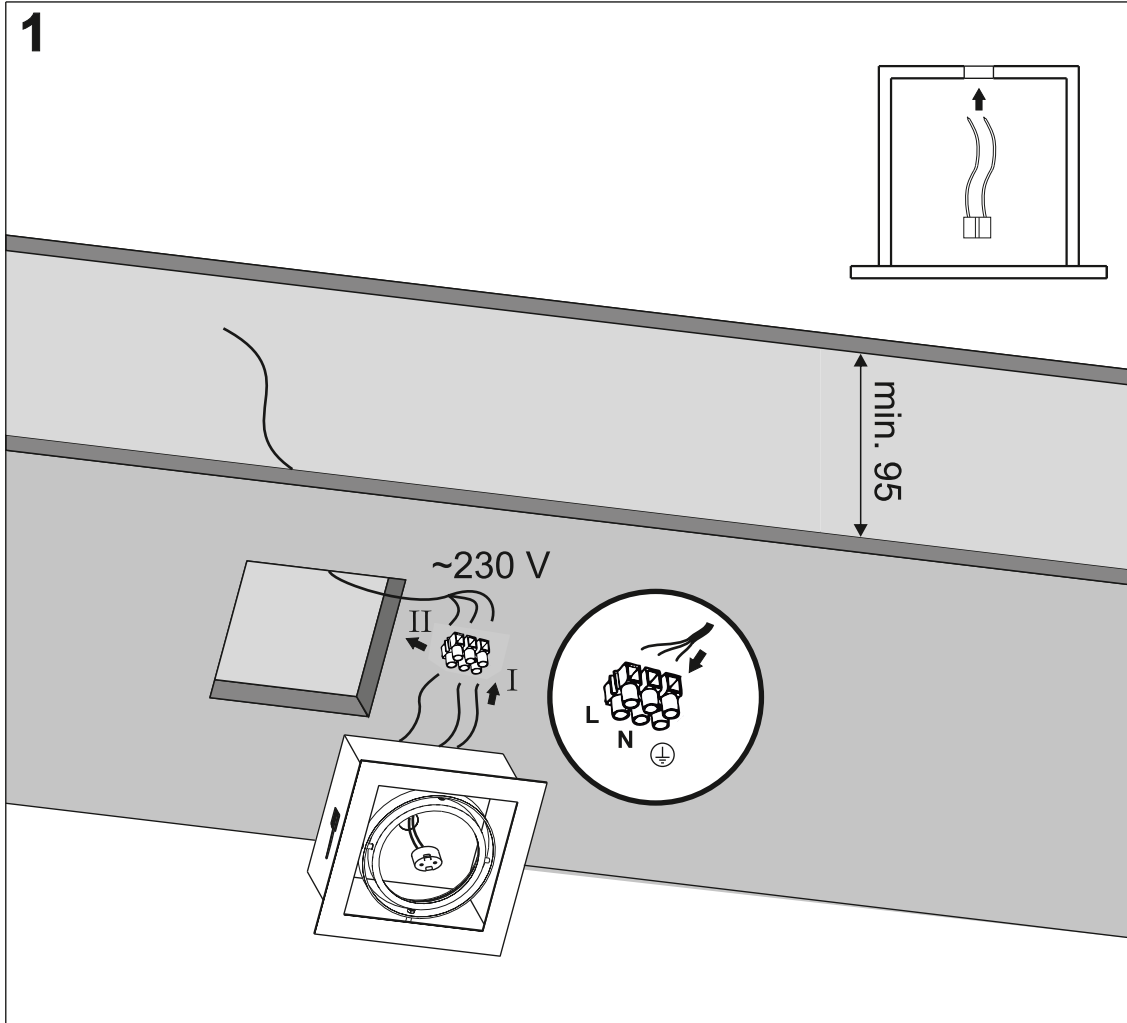

SQUARES 50x1/x2/x3/x4 SQ 230V Z RAMKĄ

SQUARES 50x1/x2/x3/x4 SQ 230V

AQFORM

LIGHTING SOLUTIONS

Ver.	SQUARES 50x1	SQUARES 50x2	SQUARES 50x3	SQUARES 50x4	SQUARES 50x4 SQ
M	86	86	86	86	165
L	86	165	244	323	165

~230 V IP20 0,5 m dimmer LED Gu10