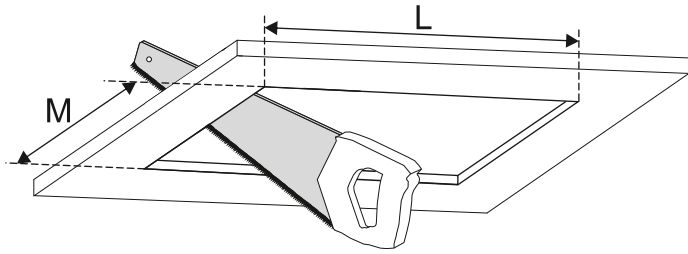

SQUARES 50x1/x2/x3/x4 SQ 230V Z RAMKĄ

SQUARES 50x1/x2/x3/x4 SQ 230V

AQFORM

LIGHTING SOLUTIONS

Ver.	SQUARES 50x1	SQUARES 50x2	SQUARES 50x3	SQUARES 50x4	SQUARES 50x4 SQ
M	86	86	86	86	165
L	86	165	244	323	165

~230 V IP20 0,5 m dimmer LED Gu10