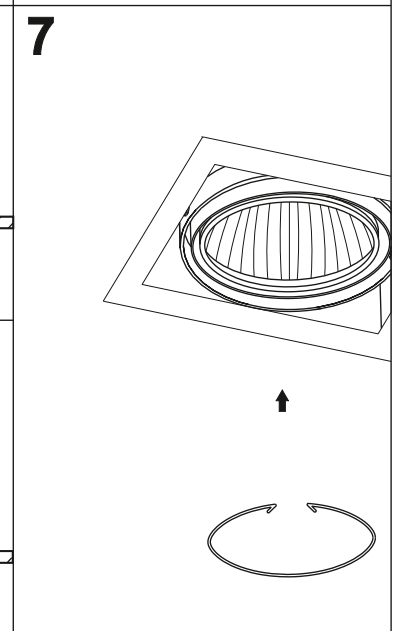

SQUARES 50x1/x2/x3/x4 SQ 230V Z RAMKĄ

SQUARES 50x1/x2/x3/x4 SQ 230V

AQFORM

LIGHTING SOLUTIONS

Ver.	SQUARES 50x1	SQUARES 50x2	SQUARES 50x3	SQUARES 50x4	SQUARES 50x4 SQ
M	86	86	86	86	165
L	86	165	244	323	165

~230 V IP20 0,5 m dimmer LED Gu10