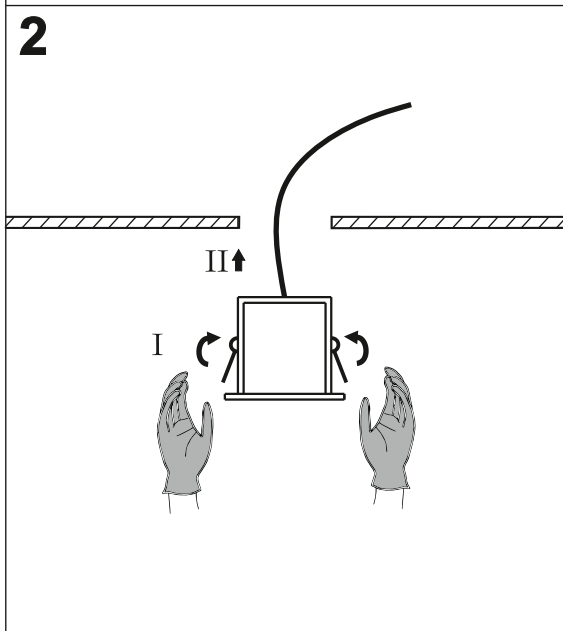

SQUARES 50x1/x2/x3/x4 SQ 230V Z RAMKĄ

SQUARES 50x1/x2/x3/x4 SQ 230V

AQFORM

LIGHTING SOLUTIONS

Ver.	SQUARES 50x1	SQUARES 50x2	SQUARES 50x3	SQUARES 50x4	SQUARES 50x4 SQ
M	86	86	86	86	165
L	86	165	244	323	165

~230 V IP20 0,5 m dimmer LED Gu10