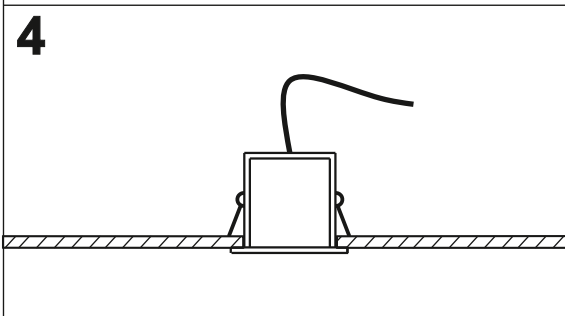

SQUARES 50x1/x2/x3/x4 SQ 230V Z RAMKĄ

SQUARES 50x1/x2/x3/x4 SQ 230V

AQFORM

LIGHTING SOLUTIONS

Ver.	SQUARES 50x1	SQUARES 50x2	SQUARES 50x3	SQUARES 50x4	SQUARES 50x4 SQ
M	86	86	86	86	165
L	86	165	244	323	165

~230 V IP20 0,5 m dimmer LED Gu10