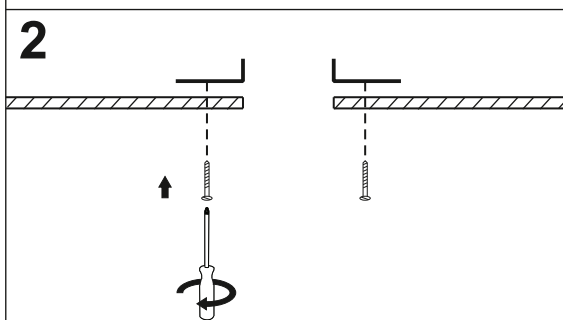

SQUARES 50x1/x2/x3/x4 SQ 230V BEZ RAMKI

SQUARES 50x1/x2/x3/x4 SQ 230V TRIMLESS

Ver.	SQUARES 50x1	SQUARES 50x2	SQUARES 50x3	SQUARES 50x4 SQ
M	83	83	83	162
L	83	162	241	162

LED
Gu10