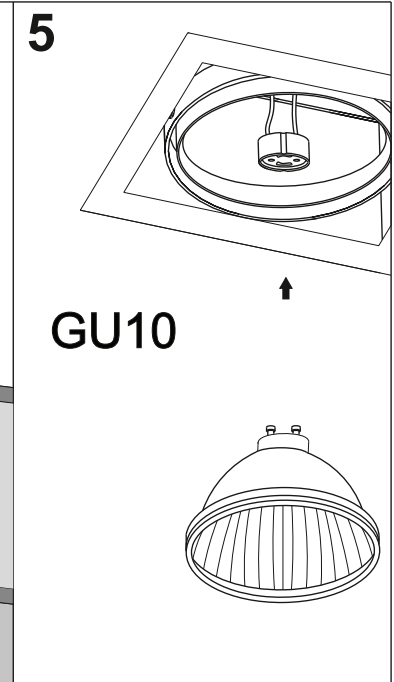

SQUARES 50x1/x2/x3/x4 SQ 230V BEZ RAMKI

SQUARES 50x1/x2/x3/x4 SQ 230V TRIMLESS

Ver.	SQUARES 50x1	SQUARES 50x2	SQUARES 50x3	SQUARES 50x4 SQ
M	83	83	83	162
L	83	162	241	162

LED
Gu10