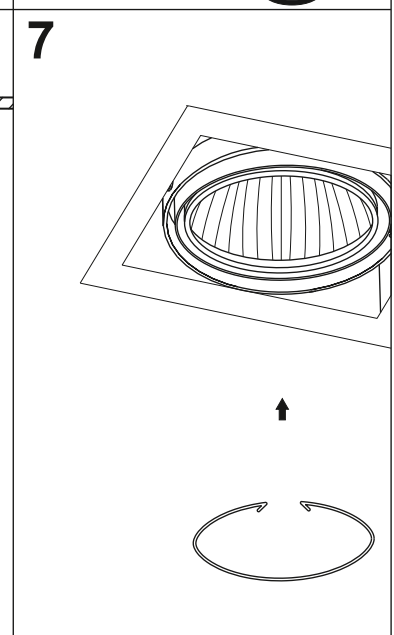

SQUARES 50x1/x2/x3/x4 SQ 230V BEZ RAMKI

SQUARES 50x1/x2/x3/x4 SQ 230V TRIMLESS

Ver.	SQUARES 50x1	SQUARES 50x2	SQUARES 50x3	SQUARES 50x4 SQ
M	83	83	83	162
L	83	162	241	162

LED
Gu10