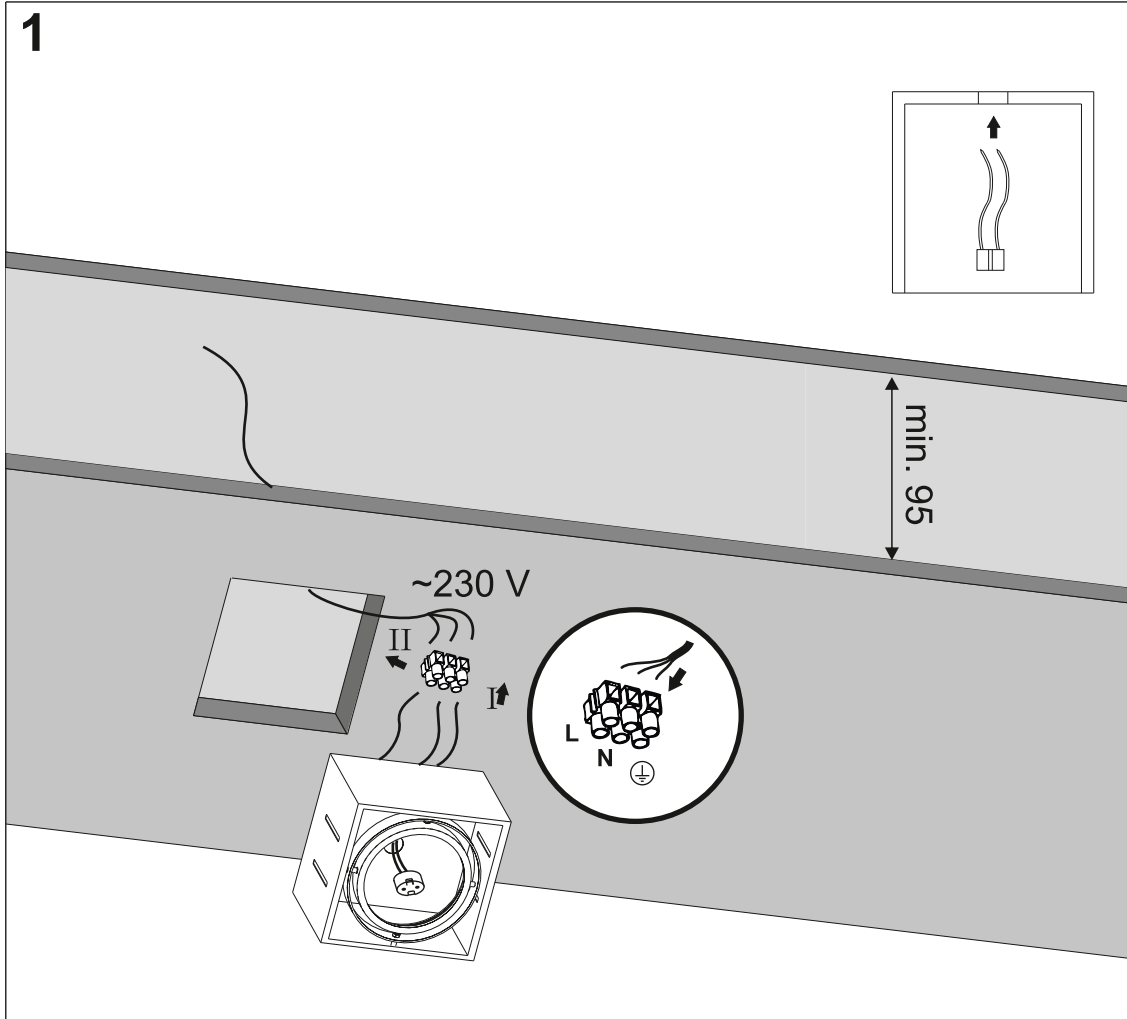

SQUARES 50x1/x2/x3/x4 SQ 230V BEZ RAMKI

SQUARES 50x1/x2/x3/x4 SQ 230V TRIMLESS

Ver.	SQUARES 50x1	SQUARES 50x2	SQUARES 50x3	SQUARES 50x4 SQ
M	83	83	83	162
L	83	162	241	162

LED
Gu10