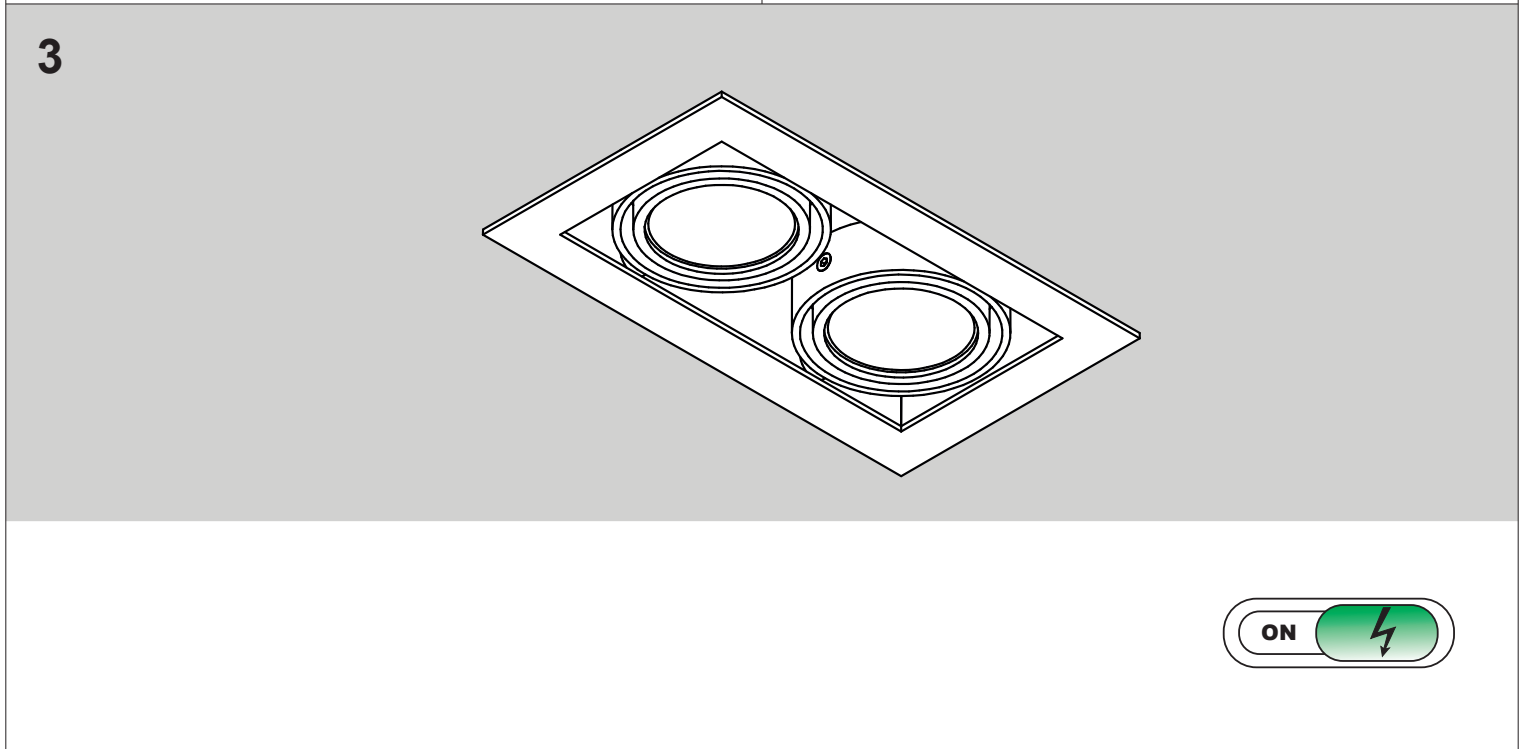

SQUARES 50x1/x2/x3/x4 SQ LED recessed

Ver.	SQUARES 50x1	SQUARES 50x2	SQUARES 50x3	SQUARES 50x4	SQUARES 50x4 SQ
L	83	83	90	90	172
M	90	170	240	330	172

230 V

 >0,2 m
 IP20

 DIMMER option
 LED INT.