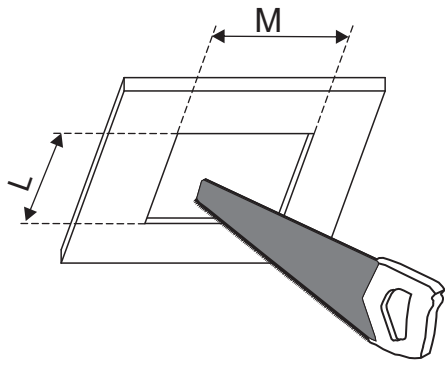

SQUARES 50x1/x2/x3/x4 SQ LED recessed

Ver.	SQUARES 50x1	SQUARES 50x2	SQUARES 50x3	SQUARES 50x4	SQUARES 50x4 SQ
L	83	83	90	90	172
M	90	170	240	330	172

230 V

 >0,2 m
 IP20

 DIMMER option
 LED INT.