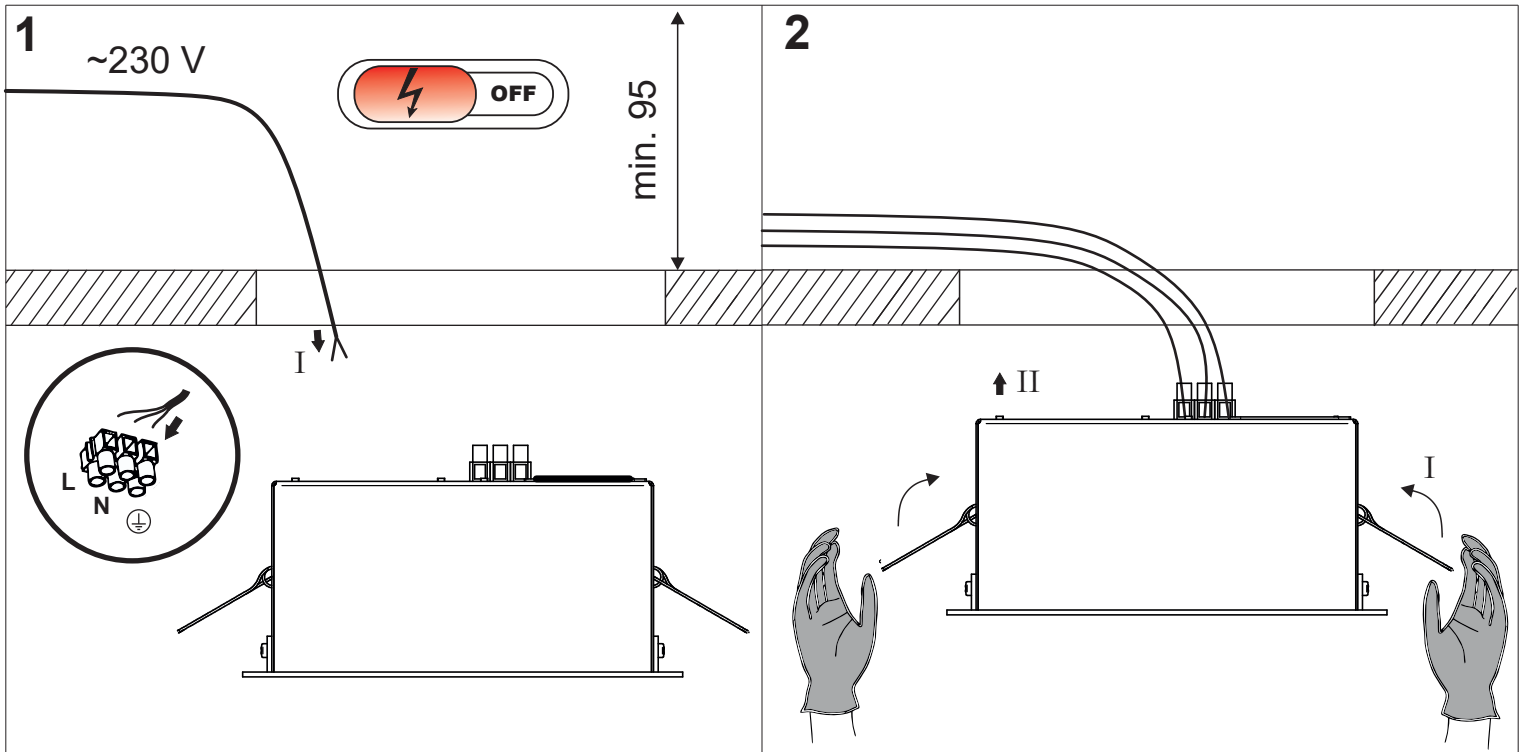

SQUARES 50x1/x2/x3/x4 SQ LED recessed

Ver.	SQUARES 50x1	SQUARES 50x2	SQUARES 50x3	SQUARES 50x4	SQUARES 50x4 SQ
L	83	83	90	90	172
M	90	170	240	330	172

230 V

 >0,2 m
 IP20

 DIMMER option
 LED INT.