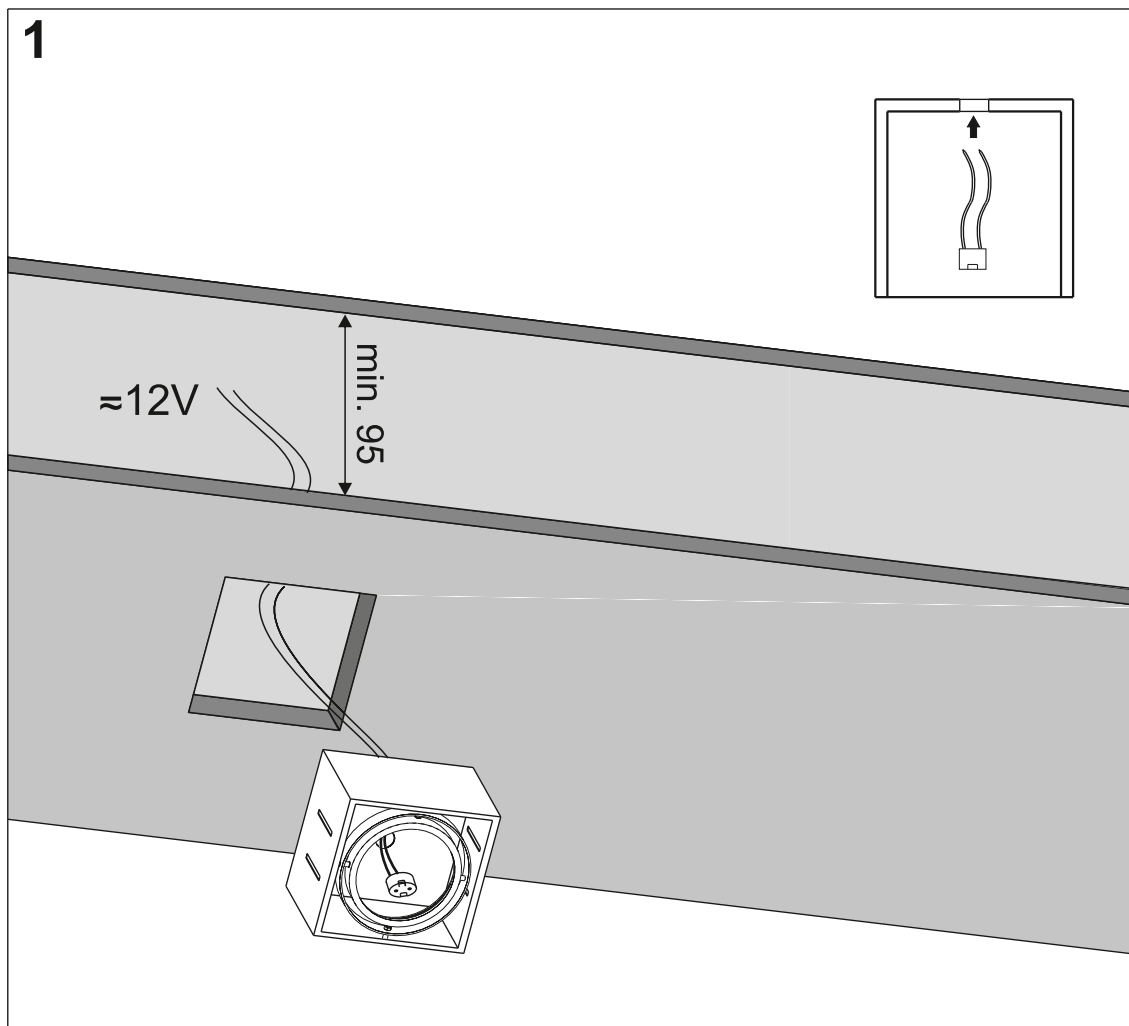

# SQUARES 50x1/x2/x3/x4 SQ BEZ RAMKI

SQUARES 50x1/x2/x3/x4 SQ TRIMLESS

Ver.	SQUARES 50x1	SQUARES 50x2	SQUARES 50x3	SQUARES 50x4 SQ
M	83	83	83	162
L	83	162	241	162

≈12 V
 
 0,5 m
 IP20
 
 OPTION