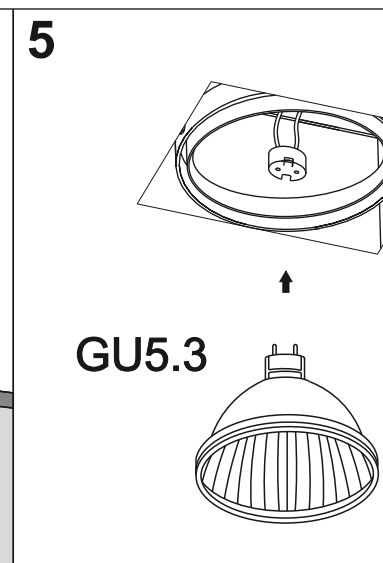

# SQUARES 50x1/x2/x3/x4 SQ BEZ RAMKI

SQUARES 50x1/x2/x3/x4 SQ TRIMLESS

Ver.	SQUARES 50x1	SQUARES 50x2	SQUARES 50x3	SQUARES 50x4 SQ
M	83	83	83	162
L	83	162	241	162

≈12 V
 
 0,5 m
 IP20
 
 OPTION