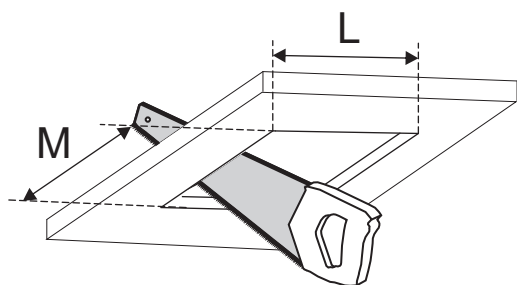

SQUARES 111 x1/x2/x3/x4 SQ QRLED 230V

trimless recessed

Ver.	SQUARES 111x1	SQUARES 111x2	SQUARES 111x3	SQUARES 111x4 SQ
L	160	160	160	322
M	160	320	470	322
H _{min}	100			