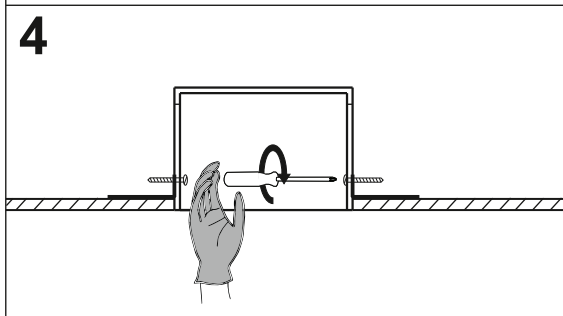

SQUARES 111x1/x2/x3/x4 SQ 230V BEZ RAMKI

SQUARES 111x1/x2/x3/x4 SQ 230V TRIMLESS

Ver.	SQUARES 111x1	SQUARES 111x2	SQUARES 111x3	SQUARES 111x4 SQ
M	160	160	160	322
L	160	320	470	322

~230 V IP20 0,5 m dimmer LED Gu10