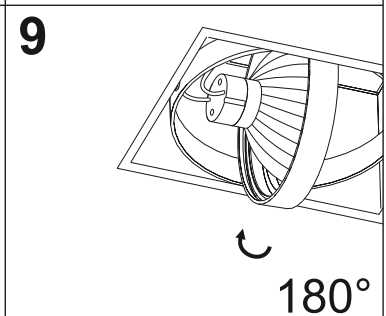

SQUARES 111x1/x2/x3/x4 SQ 230V BEZ RAMKI

SQUARES 111x1/x2/x3/x4 SQ 230V TRIMLESS

Ver.	SQUARES 111x1	SQUARES 111x2	SQUARES 111x3	SQUARES 111x4 SQ
M	160	160	160	322
L	160	320	470	322

~230 V IP20 0,5 m dimmer LED Gu10