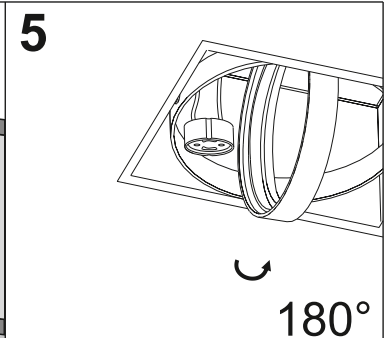

SQUARES 111x1/x2/x3/x4 SQ 230V BEZ RAMKI

SQUARES 111x1/x2/x3/x4 SQ 230V TRIMLESS

Ver.	SQUARES 111x1	SQUARES 111x2	SQUARES 111x3	SQUARES 111x4 SQ
M	160	160	160	322
L	160	320	470	322

~230 V IP20 0,5 m dimmer LED Gu10