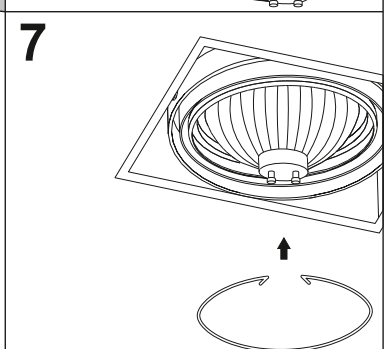

SQUARES 111x1/x2/x3/x4 SQ 230V BEZ RAMKI

SQUARES 111x1/x2/x3/x4 SQ 230V TRIMLESS

Ver.	SQUARES 111x1	SQUARES 111x2	SQUARES 111x3	SQUARES 111x4 SQ
M	160	160	160	322
L	160	320	470	322

~230 V IP20 0,5 m dimmer LED Gu10