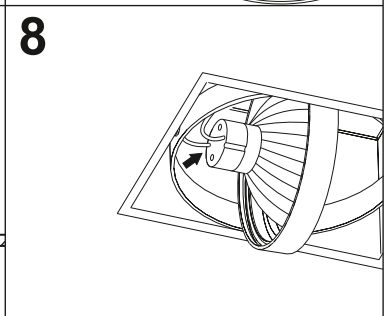

SQUARES 111x1/x2/x3/x4 SQ 230V BEZ RAMKI

SQUARES 111x1/x2/x3/x4 SQ 230V TRIMLESS

Ver.	SQUARES 111x1	SQUARES 111x2	SQUARES 111x3	SQUARES 111x4 SQ
M	160	160	160	322
L	160	320	470	322

~230 V IP20 0,5 m dimmer LED Gu10