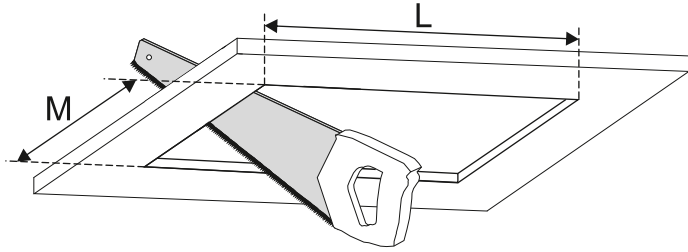

SQUARES 111x1/x2/x3/x4 SQ 230V BEZ RAMKI

SQUARES 111x1/x2/x3/x4 SQ 230V TRIMLESS

Ver.	SQUARES 111x1	SQUARES 111x2	SQUARES 111x3	SQUARES 111x4 SQ
M	160	160	160	322
L	160	320	470	322

~230 V IP20 0,5 m dimmer LED Gu10