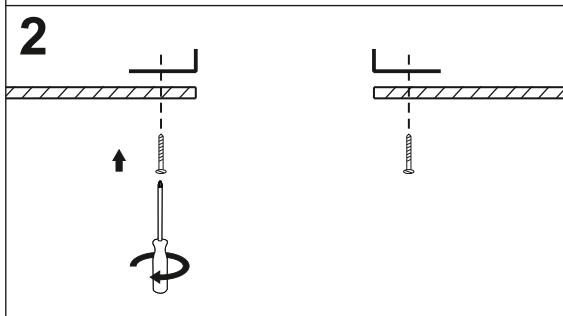

SQUARES 111x1/x2/x3/x4 SQ 230V BEZ RAMKI

SQUARES 111x1/x2/x3/x4 SQ 230V TRIMLESS

Ver.	SQUARES 111x1	SQUARES 111x2	SQUARES 111x3	SQUARES 111x4 SQ
M	160	160	160	322
L	160	320	470	322

~230 V IP20 0,5 m dimmer LED Gu10