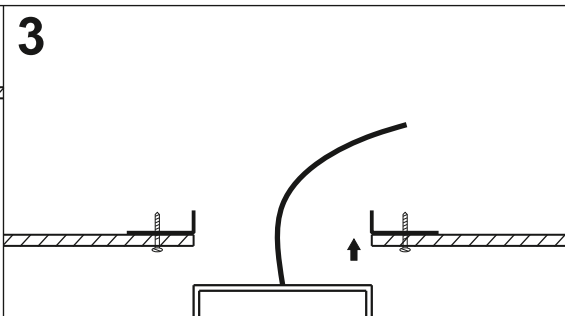

SQUARES 111x1/x2/x3/x4 SQ 230V BEZ RAMKI

SQUARES 111x1/x2/x3/x4 SQ 230V TRIMLESS

Ver.	SQUARES 111x1	SQUARES 111x2	SQUARES 111x3	SQUARES 111x4 SQ
M	160	160	160	322
L	160	320	470	322

~230 V IP20 0,5 m dimmer LED Gu10