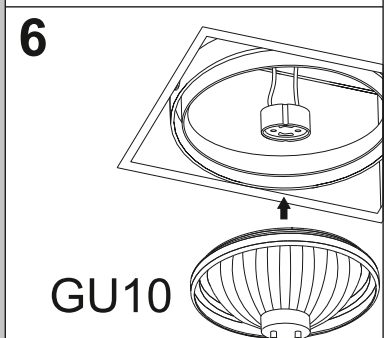

SQUARES 111x1/x2/x3/x4 SQ 230V BEZ RAMKI

SQUARES 111x1/x2/x3/x4 SQ 230V TRIMLESS

Ver.	SQUARES 111x1	SQUARES 111x2	SQUARES 111x3	SQUARES 111x4 SQ
M	160	160	160	322
L	160	320	470	322

~230 V IP20 0,5 m dimmer LED Gu10