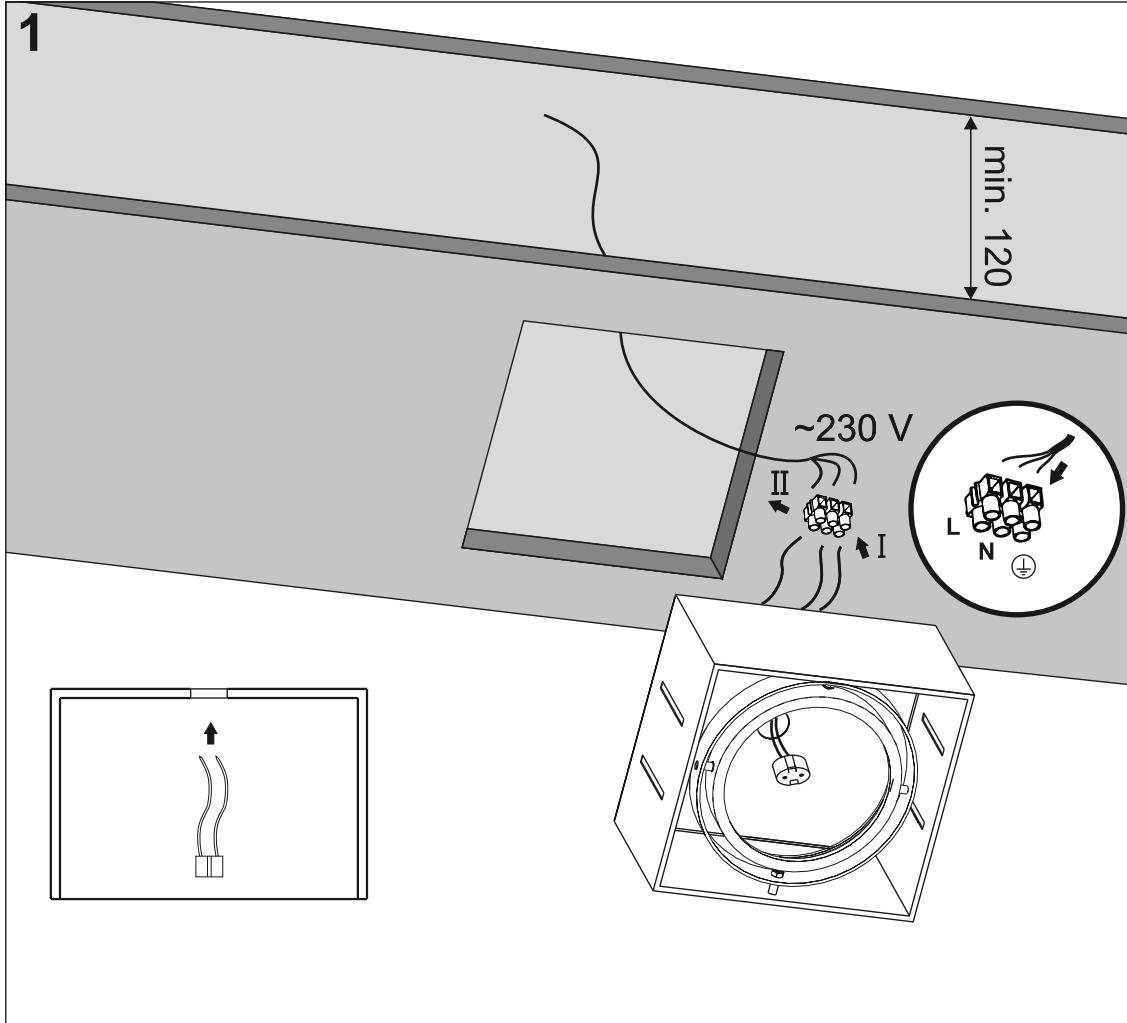

SQUARES 111x1/x2/x3/x4 SQ 230V BEZ RAMKI

SQUARES 111x1/x2/x3/x4 SQ 230V TRIMLESS

Ver.	SQUARES 111x1	SQUARES 111x2	SQUARES 111x3	SQUARES 111x4 SQ
M	160	160	160	322
L	160	320	470	322

~230 V IP20 0,5 m dimmer LED Gu10