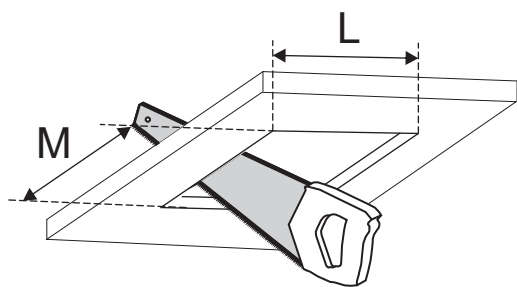

# SQUARES 111 x1/x2/x3/x4 SQ QRLED 230V

trimless recessed

| Ver.             | SQUARES 111x1 | SQUARES 111x2 | SQUARES 111x3 | SQUARES 111x4 SQ |
|------------------|---------------|---------------|---------------|------------------|
| L                | 160           | 160           | 160           | 322              |
| M                | 160           | 320           | 470           | 322              |
| H <sub>min</sub> | 100           |               |               |                  |