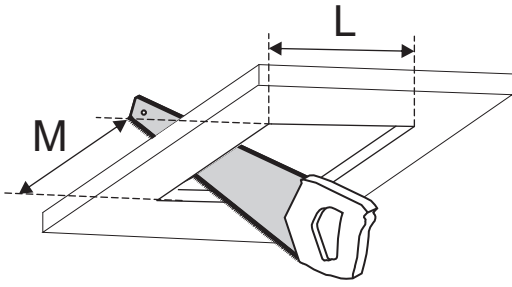

# SQUARES 111 x1/x2/x3/x4/x4 SQ QRLED 230V

## recessed

Ver.	SQUARES 111x1	SQUARES 111x2	SQUARES 111x3	SQUARES 111x4 SQ
L	173	173	173	335
M	173	333	490	335
H <sub>min</sub>	100			