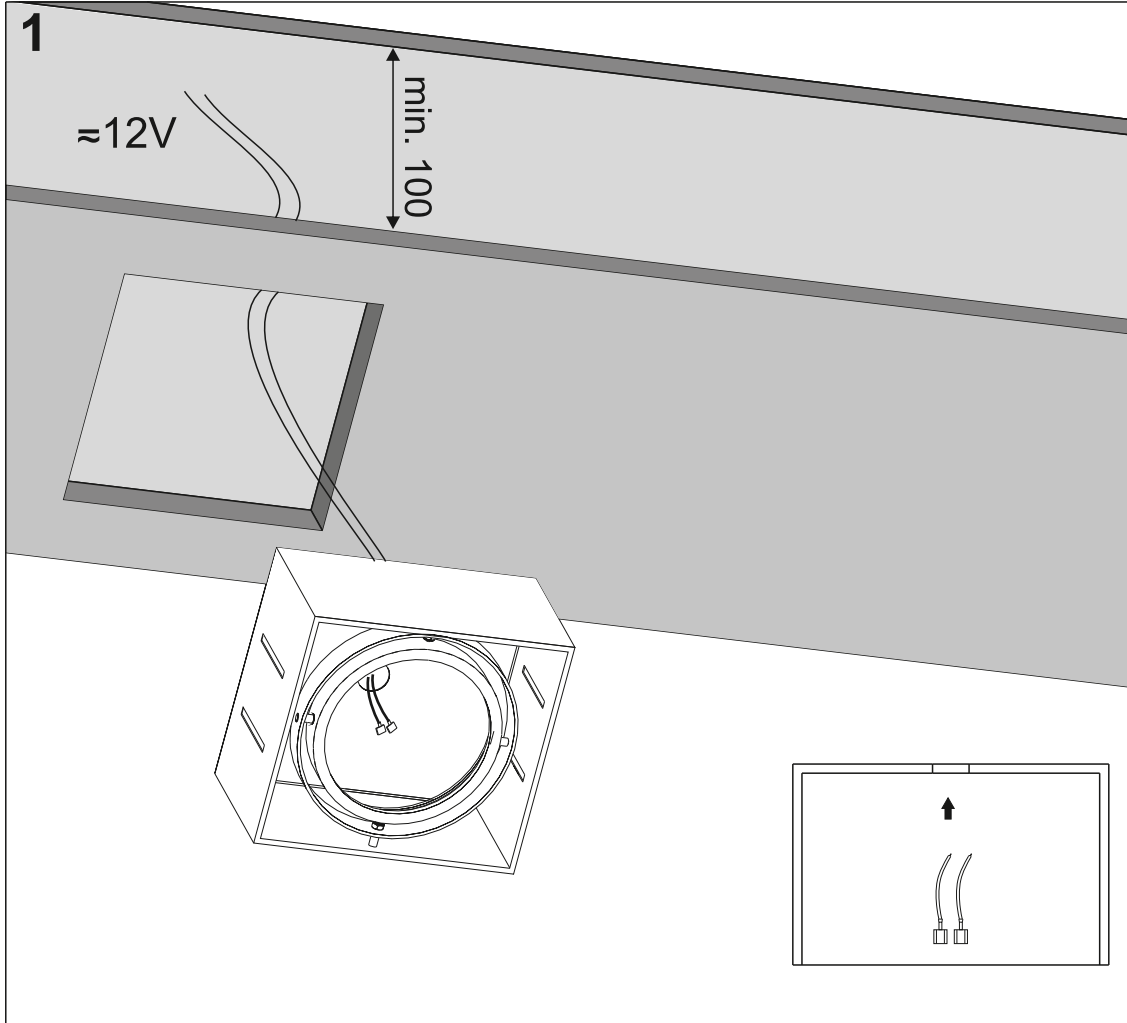

SQUARES 111x1/x2/x3/x4 SQ BEZ RAMKI

SQUARES 111x1/x2/x3/x4 SQ TRIMLESS

Ver.	SQUARES 111x1	SQUARES 111x2	SQUARES 111x3	SQUARES 111x4 SQ
M	160	160	160	322
L	160	320	470	322

≈12 V
 III
 0,5 m
 IP20

 OPTION
 LED G53