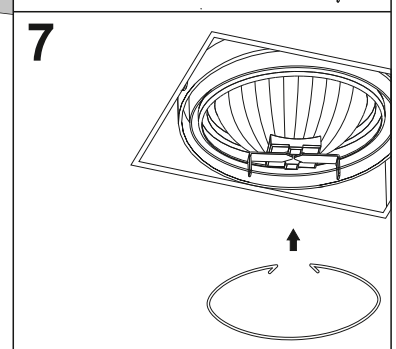

SQUARES 111x1/x2/x3/x4 SQ BEZ RAMKI

SQUARES 111x1/x2/x3/x4 SQ TRIMLESS

Ver.	SQUARES 111x1	SQUARES 111x2	SQUARES 111x3	SQUARES 111x4 SQ
M	160	160	160	322
L	160	320	470	322

≈12 V
 III
 0,5 m
 IP20

 OPTION
 LED G53