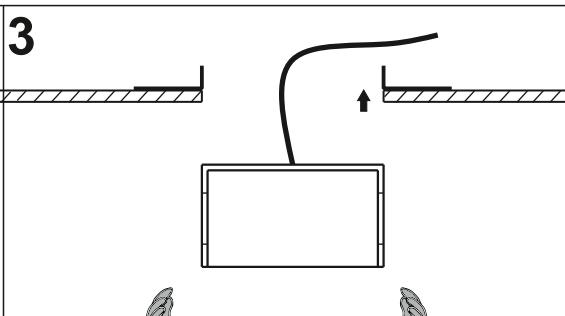

SQUARES 111x1/x2/x3/x4 SQ BEZ RAMKI

SQUARES 111x1/x2/x3/x4 SQ TRIMLESS

Ver.	SQUARES 111x1	SQUARES 111x2	SQUARES 111x3	SQUARES 111x4 SQ
M	160	160	160	322
L	160	320	470	322

≈12 V
 III
 0,5 m
 IP20

 OPTION
 LED G53