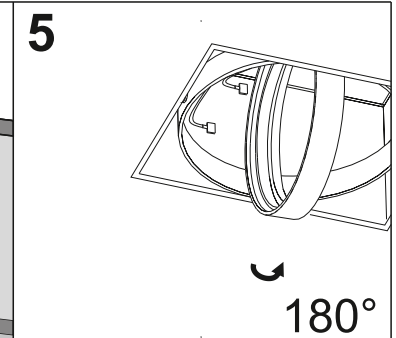

SQUARES 111x1/x2/x3/x4 SQ BEZ RAMKI

SQUARES 111x1/x2/x3/x4 SQ TRIMLESS

Ver.	SQUARES 111x1	SQUARES 111x2	SQUARES 111x3	SQUARES 111x4 SQ
M	160	160	160	322
L	160	320	470	322

≈12 V
 III
 0,5 m
 IP20

 OPTION
 LED G53