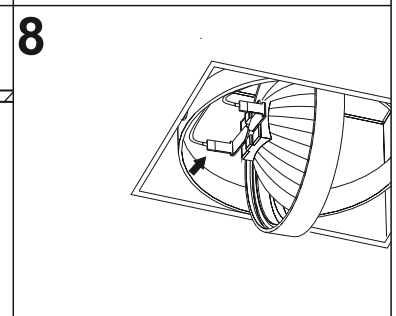

SQUARES 111x1/x2/x3/x4 SQ BEZ RAMKI

SQUARES 111x1/x2/x3/x4 SQ TRIMLESS

Ver.	SQUARES 111x1	SQUARES 111x2	SQUARES 111x3	SQUARES 111x4 SQ
M	160	160	160	322
L	160	320	470	322

≈12 V
 III
 0,5 m
 IP20

 OPTION
 LED G53