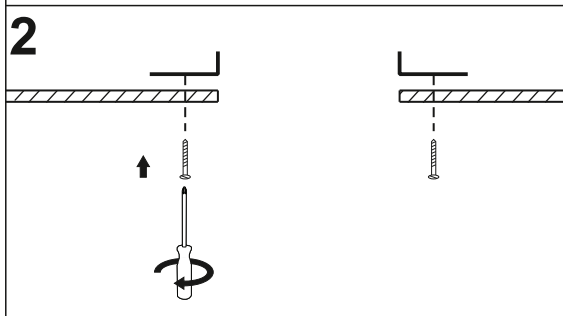

SQUARES 111x1/x2/x3/x4 SQ BEZ RAMKI

SQUARES 111x1/x2/x3/x4 SQ TRIMLESS

Ver.	SQUARES 111x1	SQUARES 111x2	SQUARES 111x3	SQUARES 111x4 SQ
M	160	160	160	322
L	160	320	470	322

≈12 V
 III
 0,5 m
 IP20

 OPTION
 LED G53