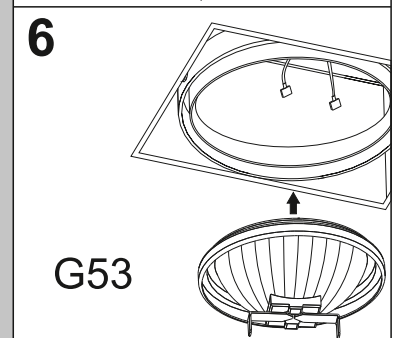

SQUARES 111x1/x2/x3/x4 SQ BEZ RAMKI

SQUARES 111x1/x2/x3/x4 SQ TRIMLESS

Ver.	SQUARES 111x1	SQUARES 111x2	SQUARES 111x3	SQUARES 111x4 SQ
M	160	160	160	322
L	160	320	470	322

≈12 V
 III
 0,5 m
 IP20

 OPTION
 LED G53