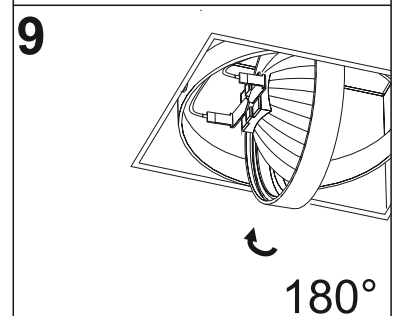

SQUARES 111x1/x2/x3/x4 SQ BEZ RAMKI

SQUARES 111x1/x2/x3/x4 SQ TRIMLESS

Ver.	SQUARES 111x1	SQUARES 111x2	SQUARES 111x3	SQUARES 111x4 SQ
M	160	160	160	322
L	160	320	470	322

≈12 V
 III
 0,5 m
 IP20

 OPTION
 LED G53