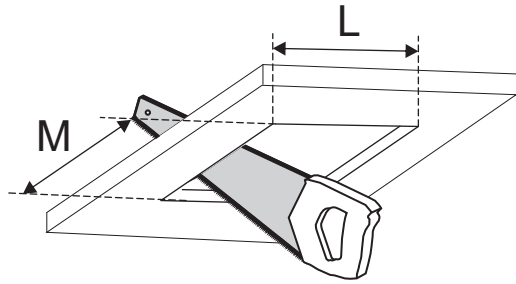

SQUARES 111 x1/x2/x3/x4 SQ QRLED

trimless recessed

| Ver. | SQUARES 111x1 | SQUARES 111x2 | SQUARES 111x3 | SQUARES 111x4 SQ |
|------------------|---------------|---------------|---------------|------------------|
| L | 160 | 160 | 160 | 322 |
| M | 160 | 320 | 470 | 322 |
| H _{min} | 100 | | | |

- 230 V
-
- >0,2 m
- ▲
- DIMMER option
- / \

LED
INT.