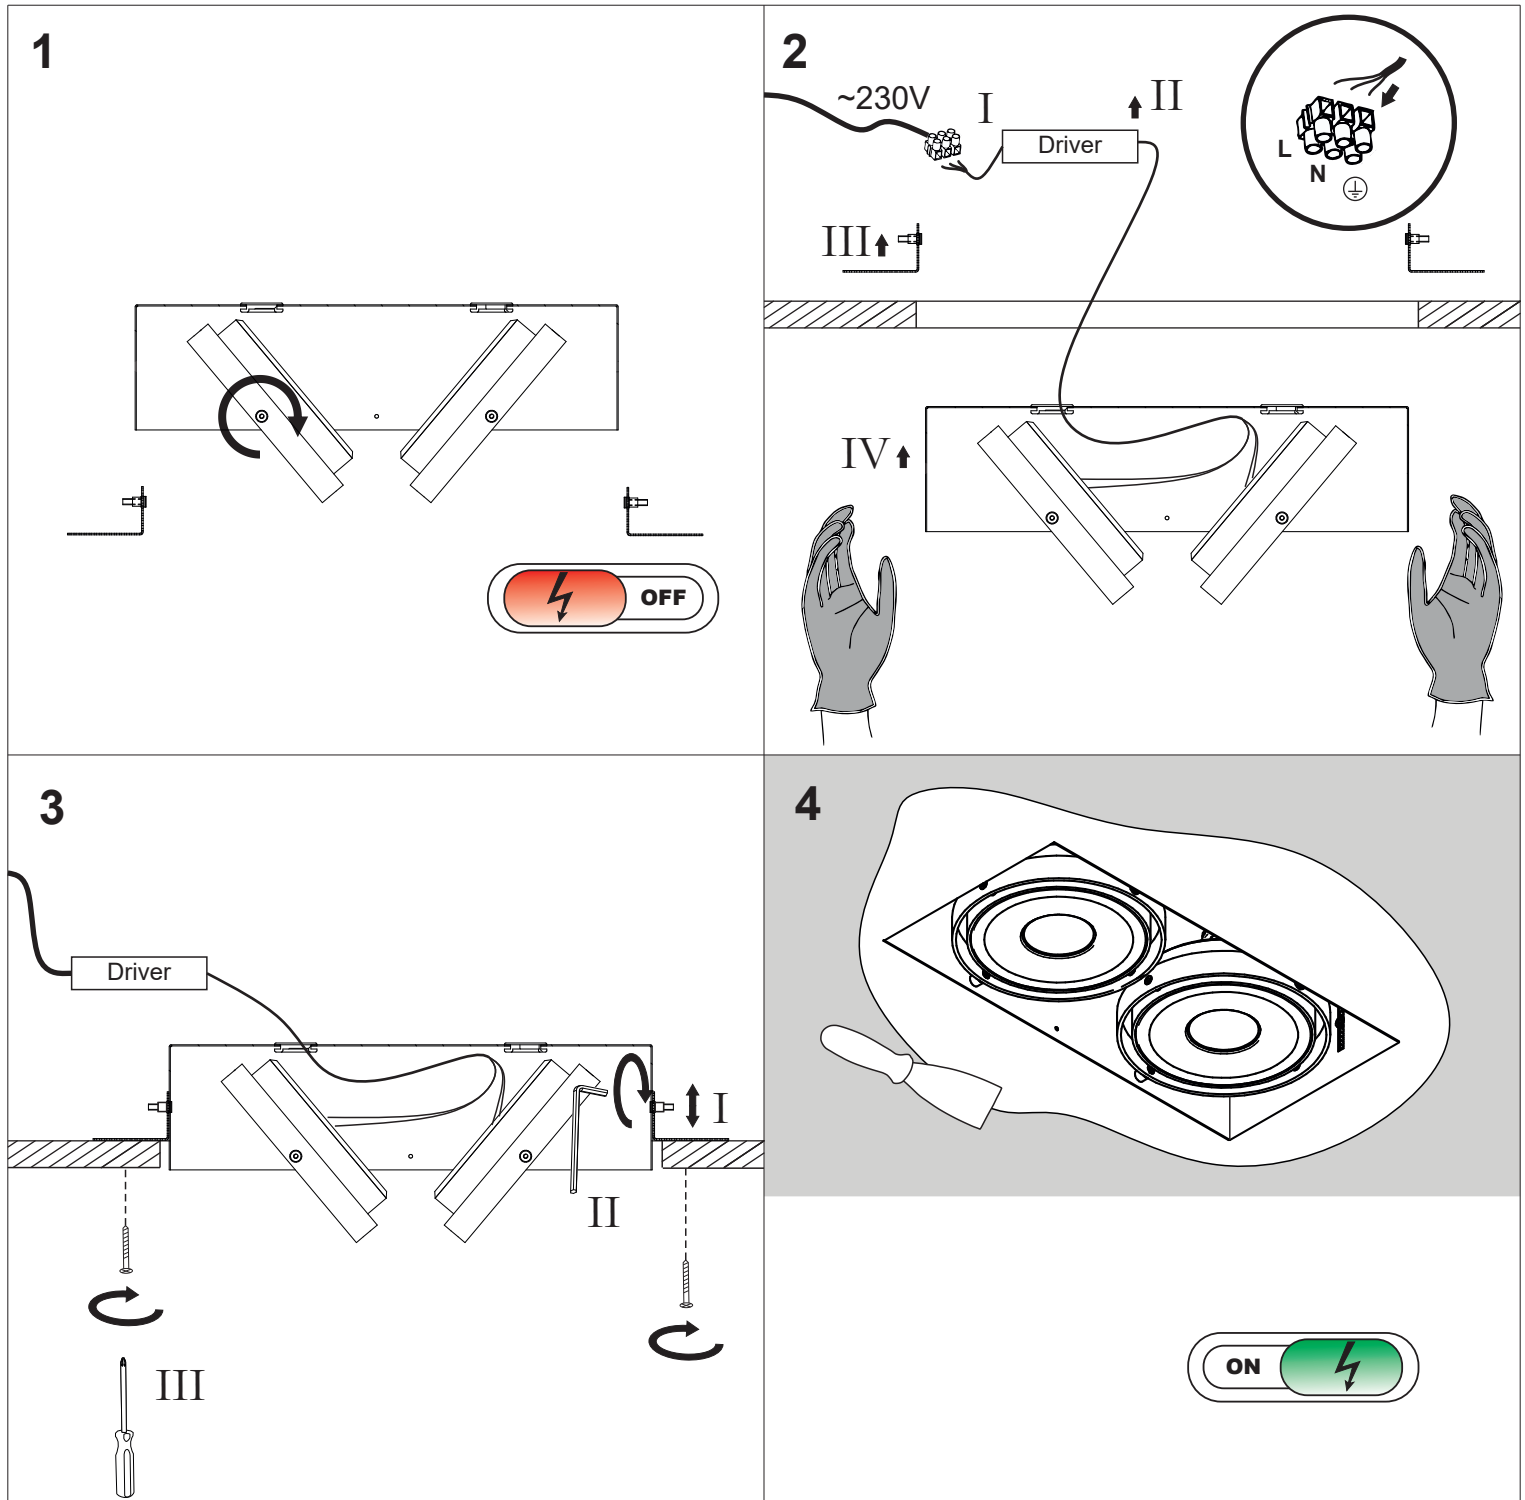

SQUARES 111 x1/x2/x3/x4 SQ QRLED

trimless recessed

| Ver. | SQUARES 111x1 | SQUARES 111x2 | SQUARES 111x3 | SQUARES 111x4 SQ |
|------------------|---------------|---------------|---------------|------------------|
| L | 160 | 160 | 160 | 322 |
| M | 160 | 320 | 470 | 322 |
| H _{min} | 100 | | | |

- 230 V
-
- >0,2 m
- ▲
- DIMMER option
- / \

LED
INT.