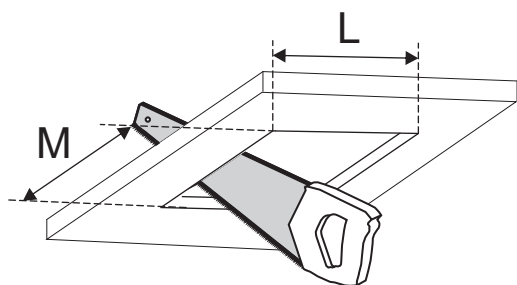

# SQUARES 111 x1/x2/x3/x4 SQ QRLED 230V

trimless recessed

Ver.	SQUARES 111x1	SQUARES 111x2	SQUARES 111x3	SQUARES 111x4 SQ
L	160	160	160	322
M	160	320	470	322
H <sub>min</sub>	100			