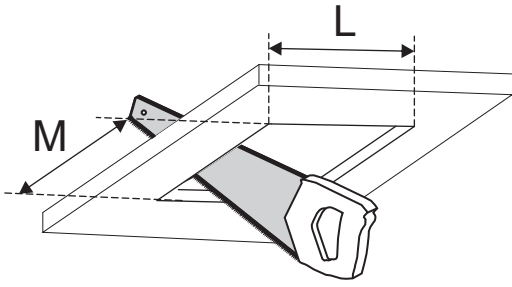

SQUARES 111 x1/x2/x3/x4/x4 SQ QRLED 230V

recessed

Ver.	SQUARES 111x1	SQUARES 111x2	SQUARES 111x3	SQUARES 111x4 SQ
L	173	173	173	335
M	173	333	490	335
H _{min}	100			