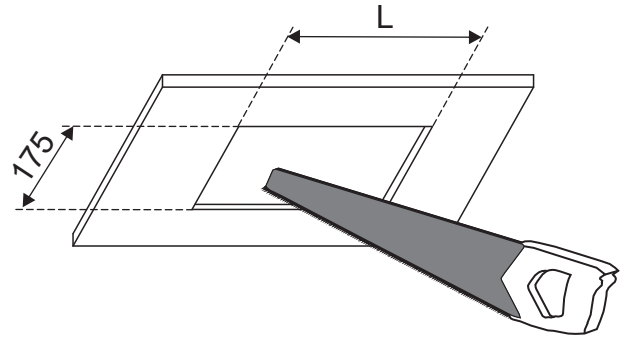

SLIMMER LED recessed

VER.	SLIMMER LED 20 recessed	SLIMMER LED 33 recessed
L	175mm	310mm

1

1x

2

3

4

2x