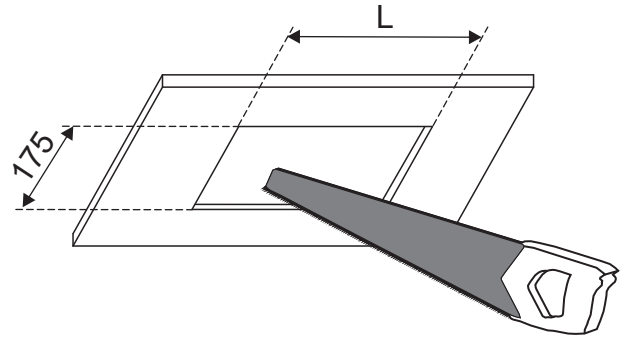

SLIMMER LED recessed

VER.	SLIMMER LED 20 recessed	SLIMMER LED 33 recessed
L	175mm	310mm

1

1x

2

3

I ↓

II ↻