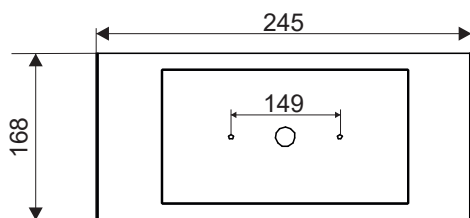

SLEEK 111x1 QRLED distance surface

SLEEK 111x2 QRLED distance surface