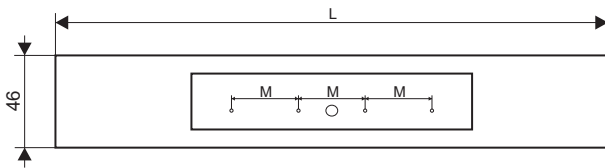

# SLEEK 111x1/x2 QRLED wall

## SLEEK 111x2 QRLED

| VER | SLEEK 111x1 QRLED | SLEEK 111x2 QRLED |
|-----|-------------------|-------------------|
| L   | 245 mm            | 440 mm            |
| M   | 50 mm             | 60 mm             |