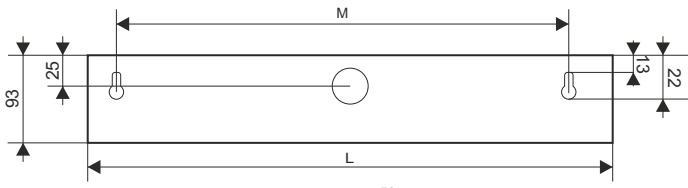

SET TRU LED wall

SET TRU LED hermetic wall

SET TRU LED 29-170 wall

SET TRU LED 198 wall

Ver.	TRU LED 29 wall	TRU LED 57 wall	TRU LED 86 wall	TRU LED 114 wall
M	186	326	556	736
Ver.	TRU LED 142 wall	TRU LED 170 wall	TRU LED 198 wall	
M	916	1096	1676	