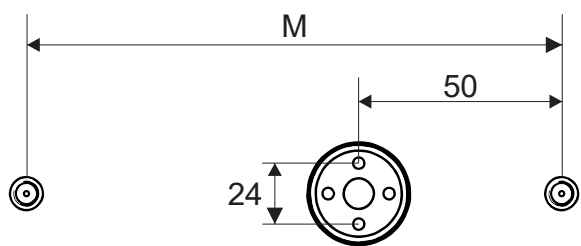

SET TRU LED hermetic suspended

Ver.	TRU LED 57	TRU LED 86	TRU LED 114
M	266	456	636

Ver.	TRU LED 142	TRU LED 170	TRU LED 198
M	816	1096	1276

- 230 V
-
- >0,2 m
-
- IP44
- DIMMER option

LED
INT.