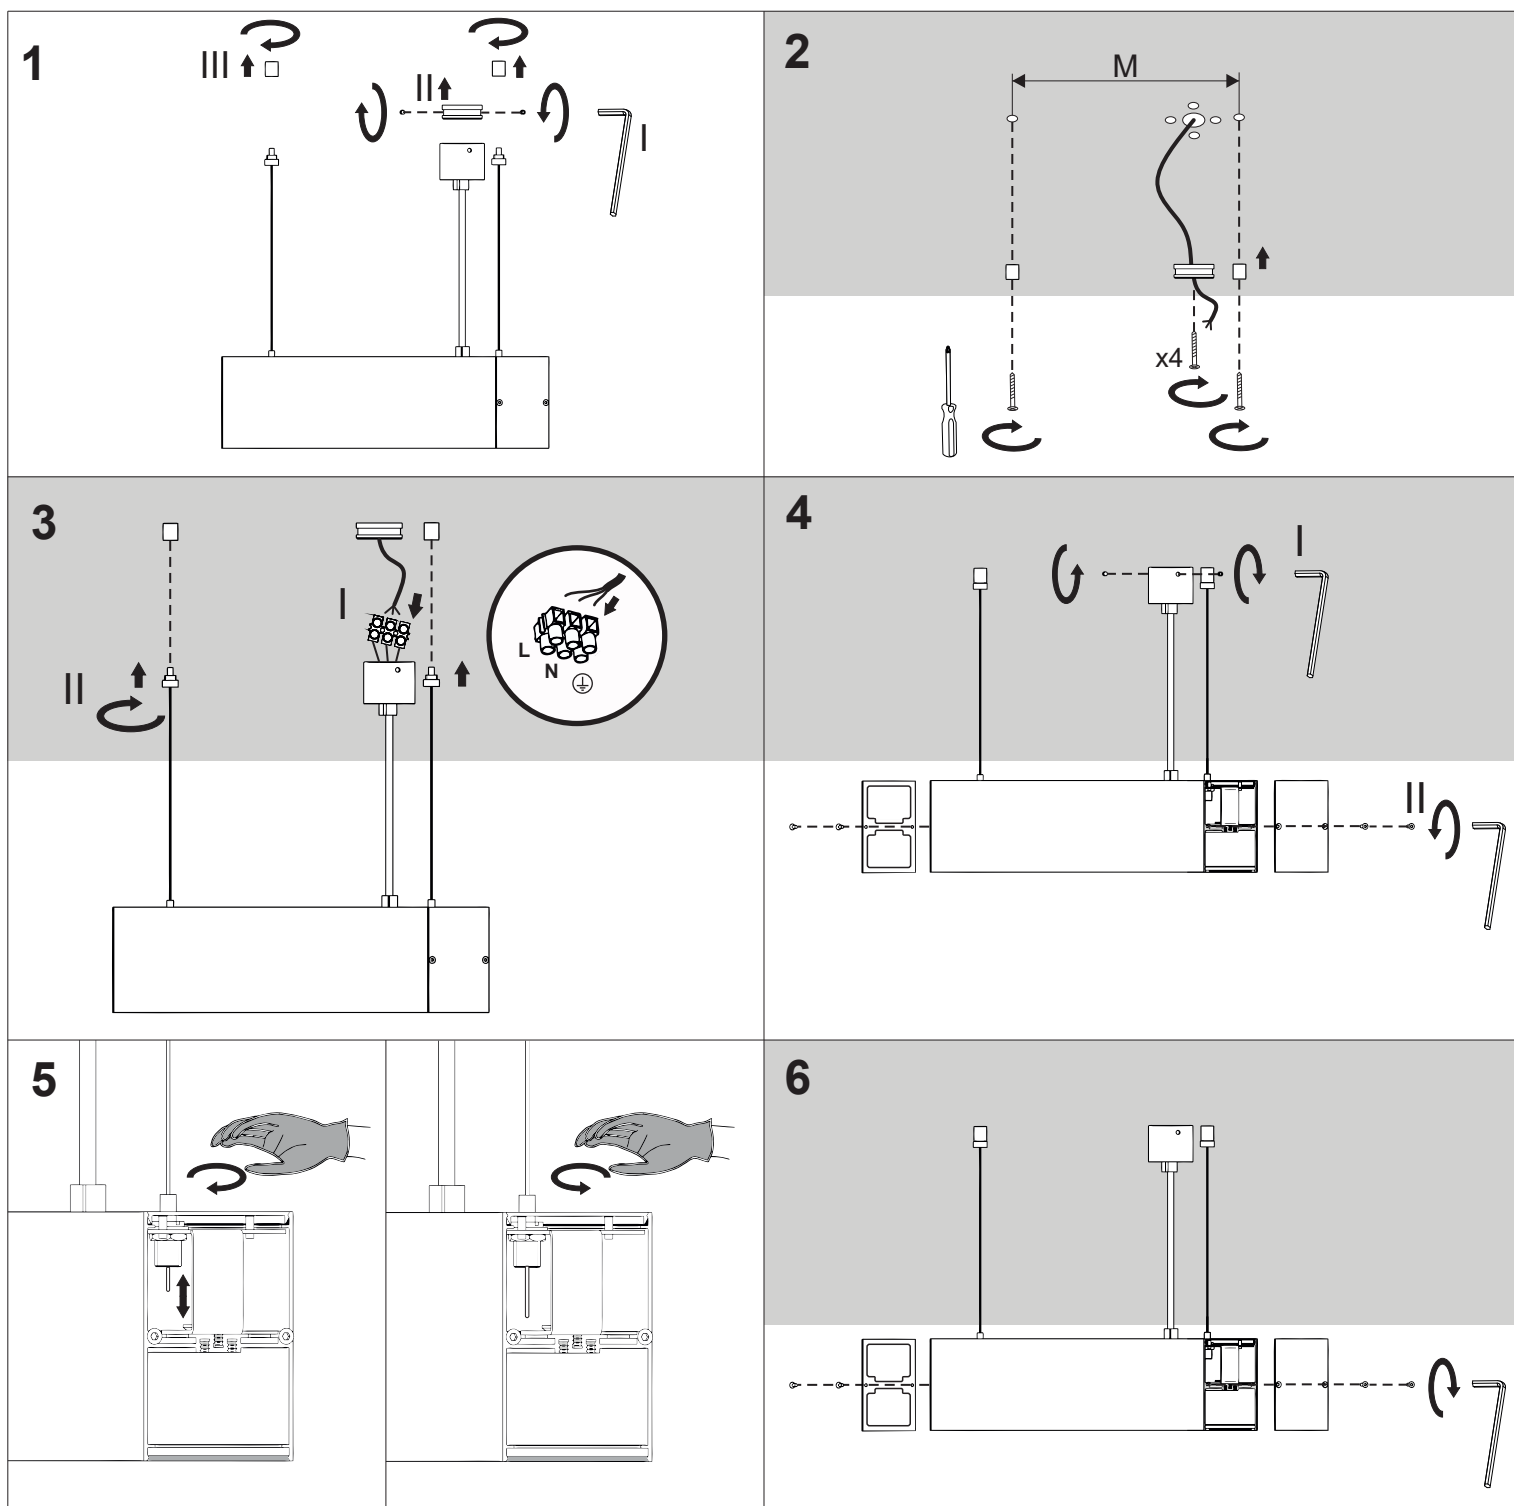

SET TRU LED hermetic suspended

Ver.	TRU LED 57	TRU LED 86	TRU LED 114
M	266	456	636

Ver.	TRU LED 142	TRU LED 170	TRU LED 198
M	816	1096	1276

- 230 V
-
- >0,2 m
-
- IP44
- DIMMER option

LED
INT.