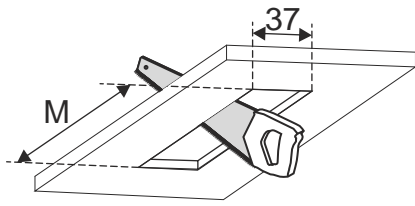

RAFTER LED recessed

RAFTER points LED recessed

RAFTER LED recessed						
Ver.	57	86	114	142	170	198
M [mm]	572	862	1142	1422	1702	1982
RAFTER points LED recessed						
Ver.	270	540	800	1070		
M [mm]	273	539	805	1071		