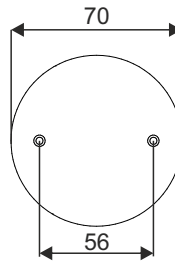

MAXI POINT round LED 230V spider kinkiet

MAXI POINT square LED 230V spider kinkiet

Źródło światła zastosowane w tej oprawie oświetleniowej powinno być wymieniane wyłącznie przez producenta lub jego przedstawiciela serwisowego, lub podobnie wykwalifikowaną osobę.

The light source contained in this luminaire shall only be replaced by the manufacturer or his service agent or a similar qualified person.