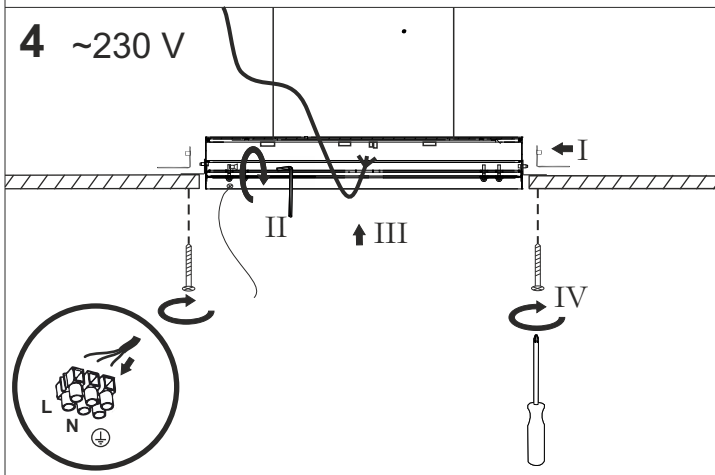

BIG SIZE next square LED recessed

BIG SIZE square LED recessed

Ver.	M	L
300x600	305	605
300x900	305	905
300x1200	305	1205
600x600	605	605
600x900	605	905
600x1200	605	1205
900x900	905	905
900x1200	905	1205
1200x1200	1205	1205