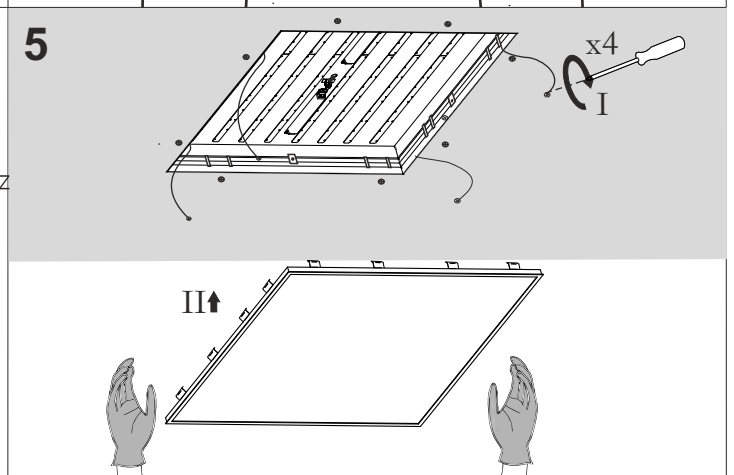

BIG SIZE next square LED recessed

BIG SIZE square LED recessed

Ver.	M	L
300x600	305	605
300x900	305	905
300x1200	305	1205
600x600	605	605
600x900	605	905
600x1200	605	1205
900x900	905	905
900x1200	905	1205
1200x1200	1205	1205