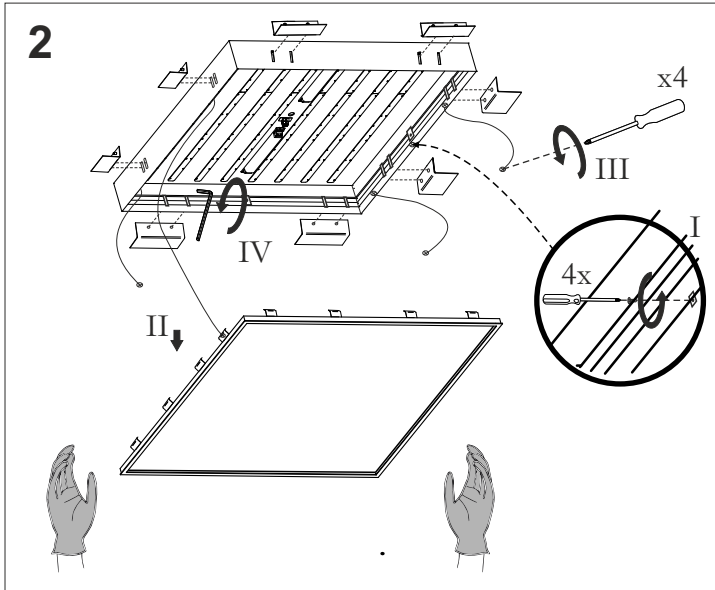

BIG SIZE next square LED recessed

BIG SIZE square LED recessed

Ver.	M	L
300x600	305	605
300x900	305	905
300x1200	305	1205
600x600	605	605
600x900	605	905
600x1200	605	1205
900x900	905	905
900x1200	905	1205
1200x1200	1205	1205