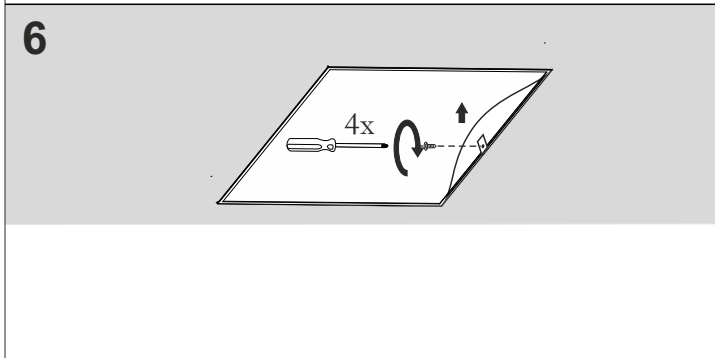

BIG SIZE next square LED recessed

BIG SIZE square LED recessed

Ver.	M	L
300x600	305	605
300x900	305	905
300x1200	305	1205
600x600	605	605
600x900	605	905
600x1200	605	1205
900x900	905	905
900x1200	905	1205
1200x1200	1205	1205