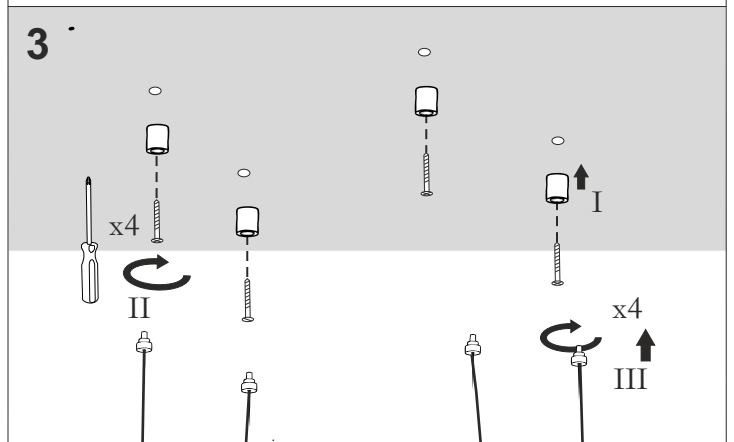

BIG SIZE next square LED recessed

BIG SIZE square LED recessed

Ver.	M	L
300x600	305	605
300x900	305	905
300x1200	305	1205
600x600	605	605
600x900	605	905
600x1200	605	1205
900x900	905	905
900x1200	905	1205
1200x1200	1205	1205