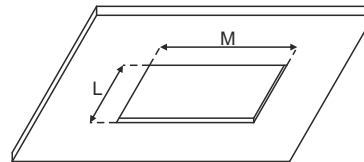

BIG SIZE next square LED recessed

BIG SIZE square LED recessed

Ver.	M	L
300x600	305	605
300x900	305	905
300x1200	305	1205
600x600	605	605
600x900	605	905
600x1200	605	1205
900x900	905	905
900x1200	905	1205
1200x1200	1205	1205