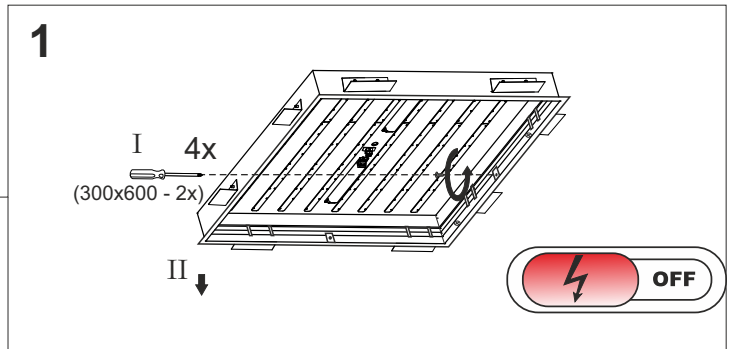

BIG SIZE next square LED recessed

BIG SIZE square LED recessed

Ver.	M	L
300x600	305	605
300x900	305	905
300x1200	305	1205
600x600	605	605
600x900	605	905
600x1200	605	1205
900x900	905	905
900x1200	905	1205
1200x1200	1205	1205