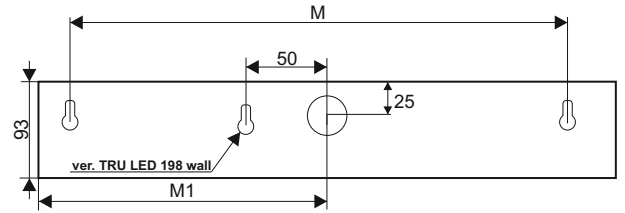

#### REQUIRED

2x/3x H2

Ver.	TRU LED 29 wall	TRU LED 57 wall	TRU LED 86 wall	TRU LED 114 wall	TRU LED 142 wall	TRU LED 170 wall	TRU LED 198 wall
M. [mm]	186	326	556	736	916	1096	1676
M1 [mm]	145	285	430	570	710	850	990