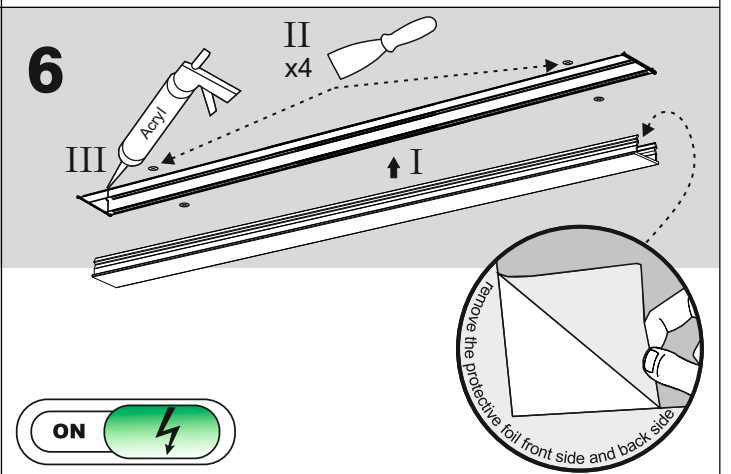

Ten produkt zawiera źródła światła o klasie efektywności energetycznej E.
This product contains a light sources of energy efficiency class E.

LED
int