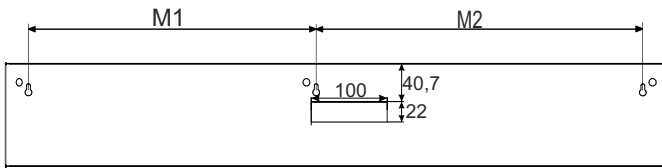

SET TRU up&down 57/86/114/142 LED wall

Ver.	SET TRU up&down 57 LED wall	SET TRU up&down 86 LED wall	SET TRU up&down 114 LED wall	SET TRU up&down 142 LED wall
M[mm]	450	740	1020	1300
M1 [mm]	275	380	520	660

REQUIRED

2x

SET TRU up&down 170/198 LED wall

Ver.	SET TRU up&down 170 LED wall	SET TRU up&down 198 LED wall
M1 [mm]	740	880
M2 [mm]	840	980
M3 [mm]	800	940

1

2

3

4