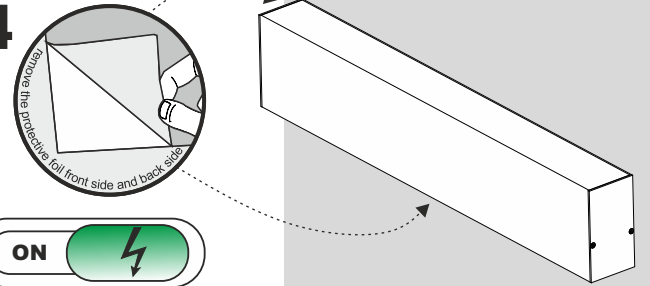

REQUIRED

2x

SET TRU up&down 170/198 LED wall

Ver.	SET TRU up&down 170 LED wall	SET TRU up&down 198 LED wall
M1 [mm]	740	880
M2 [mm]	840	980
M3 [mm]	800	940

1

2

3

4