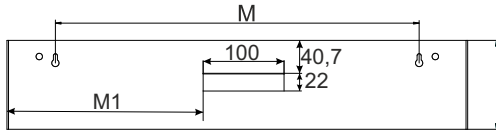

SET TRU up&down 57/86/114/142 LED wall

Ver.	SET TRU up&down 57 LED wall	SET TRU up&down 86 LED wall	SET TRU up&down 114 LED wall	SET TRU up&down 142 LED wall
M[mm]	450	740	1020	1300
M1 [mm]	275	380	520	660

REQUIRED

2x

SET TRU up&down 170/198 LED wall

Ver.	SET TRU up&down 170 LED wall	SET TRU up&down 198 LED wall
M1 [mm]	740	880
M2 [mm]	840	980
M3 [mm]	800	940

1

2

3

4