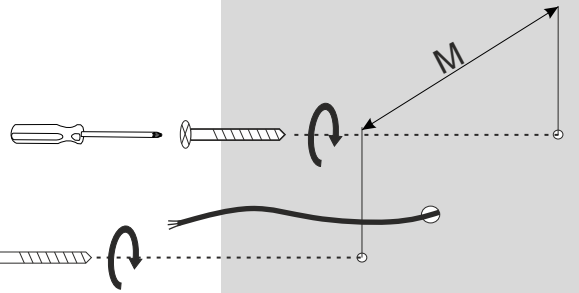

SET TRU up&down 57/86/114/142 LED wall

Ver.	SET TRU up&down 57 LED wall	SET TRU up&down 86 LED wall	SET TRU up&down 114 LED wall	SET TRU up&down 142 LED wall
M[mm]	450	740	1020	1300
M1 [mm]	275	380	520	660

REQUIRED

2x

SET TRU up&down 170/198 LED wall

Ver.	SET TRU up&down 170 LED wall	SET TRU up&down 198 LED wall
M1 [mm]	740	880
M2 [mm]	840	980
M3 [mm]	800	940

1

2

3

4