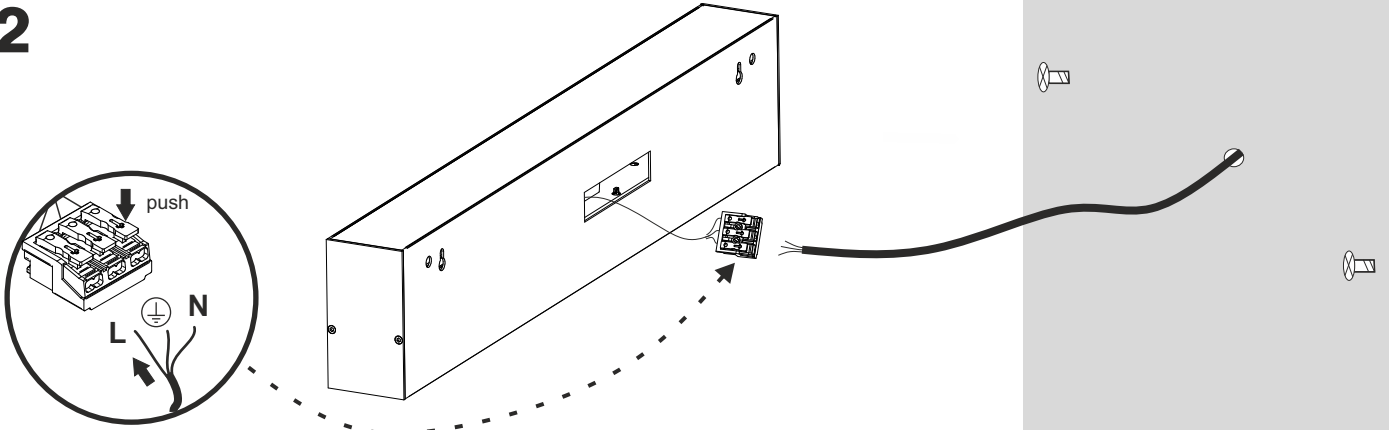

SET TRU up&down 57/86/114/142 LED wall

Ver.	SET TRU up&down 57 LED wall	SET TRU up&down 86 LED wall	SET TRU up&down 114 LED wall	SET TRU up&down 142 LED wall
M[mm]	450	740	1020	1300
M1 [mm]	275	380	520	660

REQUIRED

2x

SET TRU up&down 170/198 LED wall

Ver.	SET TRU up&down 170 LED wall	SET TRU up&down 198 LED wall
M1 [mm]	740	880
M2 [mm]	840	980
M3 [mm]	800	940

1

2

3

4