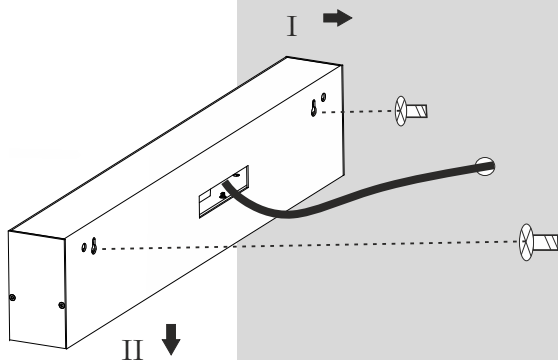

SET TRU up&down 57/86/114/142 LED wall

Ver.	SET TRU up&down 57 LED wall	SET TRU up&down 86 LED wall	SET TRU up&down 114 LED wall	SET TRU up&down 142 LED wall
M[mm]	450	740	1020	1300
M1 [mm]	275	380	520	660

REQUIRED

2x

SET TRU up&down 170/198 LED wall

Ver.	SET TRU up&down 170 LED wall	SET TRU up&down 198 LED wall
M1 [mm]	740	880
M2 [mm]	840	980
M3 [mm]	800	940

1

2

3

4