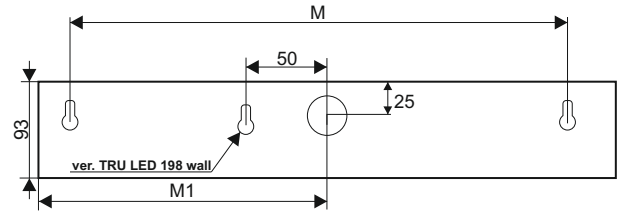

#### REQUIRED

2x 

Ver.	TRU LED 29 wall	TRU LED 57 wall	TRU LED 86 wall	TRU LED 114 wall	TRU LED 142 wall	TRU LED 170 wall	TRU LED 198 wall
M. [mm]	186	326	556	736	916	1096	1676
M1 [mm]	145	285	430	570	710	850	990