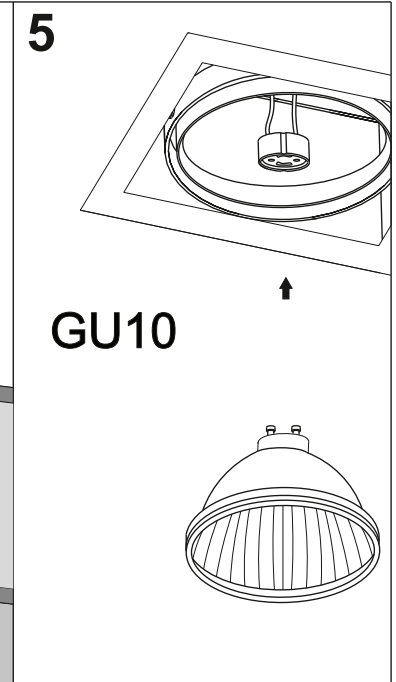

SQUARES 50x1/x2/x3/x4 SQ 230V BEZ RAMKI

SQUARES 50x1/x2/x3/x4 SQ 230V TRIMLESS

Ver.	SQUARES 50x1	SQUARES 50x2	SQUARES 50x3	SQUARES 50x4 SQ
M	83	83	83	162
L	83	162	241	162

LED
Gu10