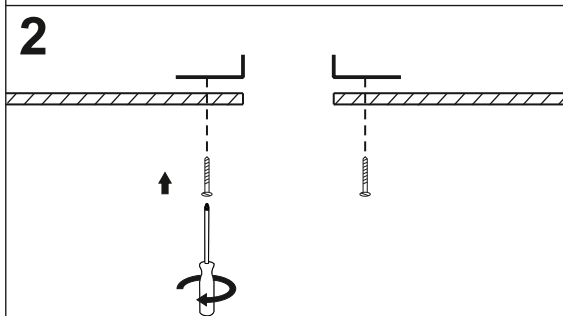

SQUARES 50x1/x2/x3/x4 SQ 230V BEZ RAMKI

SQUARES 50x1/x2/x3/x4 SQ 230V TRIMLESS

Ver.	SQUARES 50x1	SQUARES 50x2	SQUARES 50x3	SQUARES 50x4 SQ
M	83	83	83	162
L	83	162	241	162

LED
Gu10