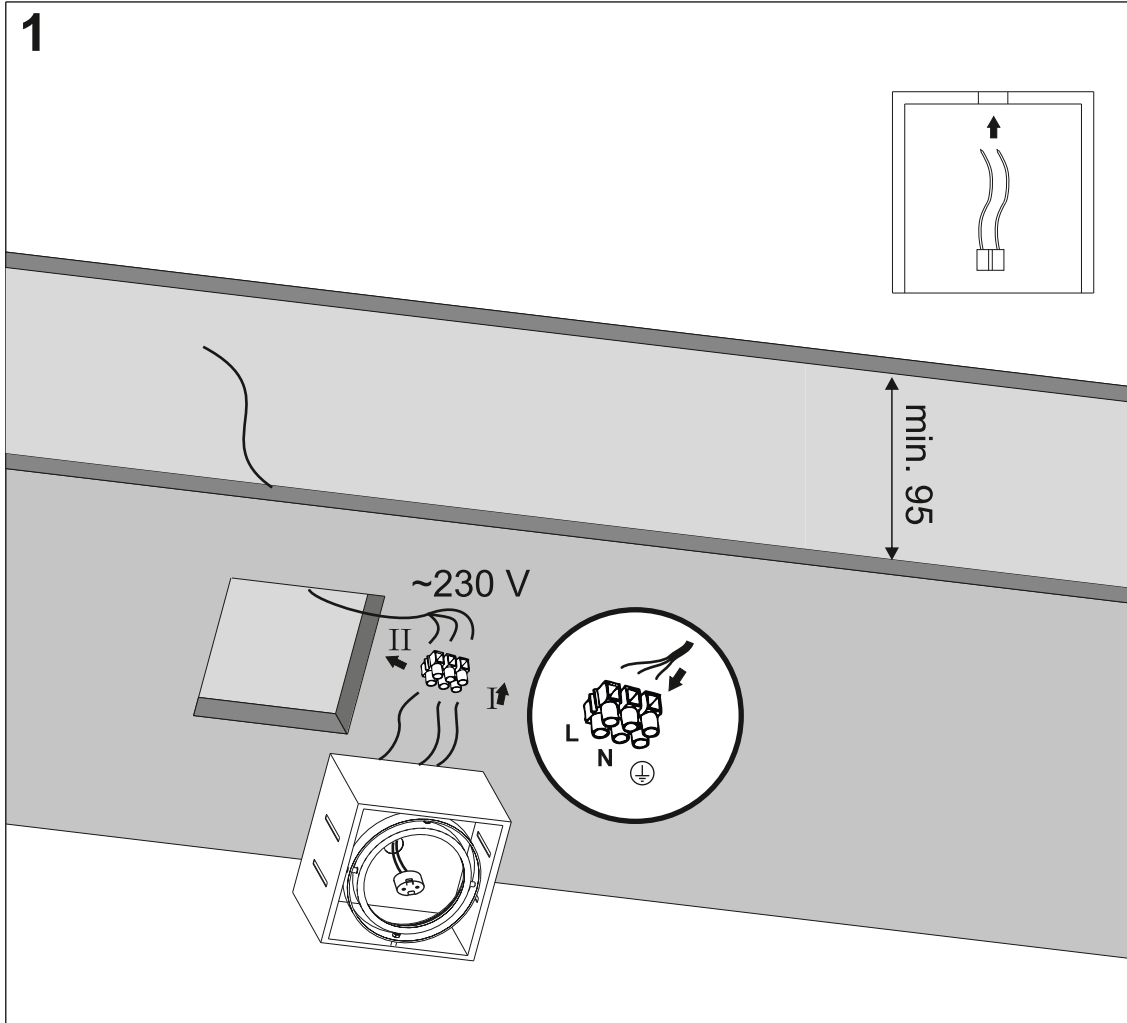

SQUARES 50x1/x2/x3/x4 SQ 230V BEZ RAMKI

SQUARES 50x1/x2/x3/x4 SQ 230V TRIMLESS

Ver.	SQUARES 50x1	SQUARES 50x2	SQUARES 50x3	SQUARES 50x4 SQ
M	83	83	83	162
L	83	162	241	162

LED
Gu10