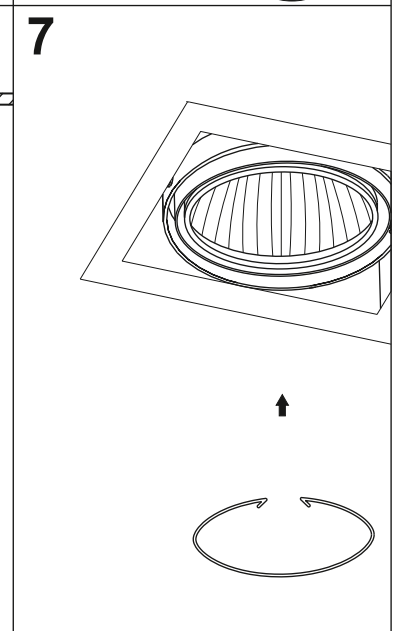

SQUARES 50x1/x2/x3/x4 SQ 230V BEZ RAMKI

SQUARES 50x1/x2/x3/x4 SQ 230V TRIMLESS

Ver.	SQUARES 50x1	SQUARES 50x2	SQUARES 50x3	SQUARES 50x4 SQ
M	83	83	83	162
L	83	162	241	162

LED
Gu10