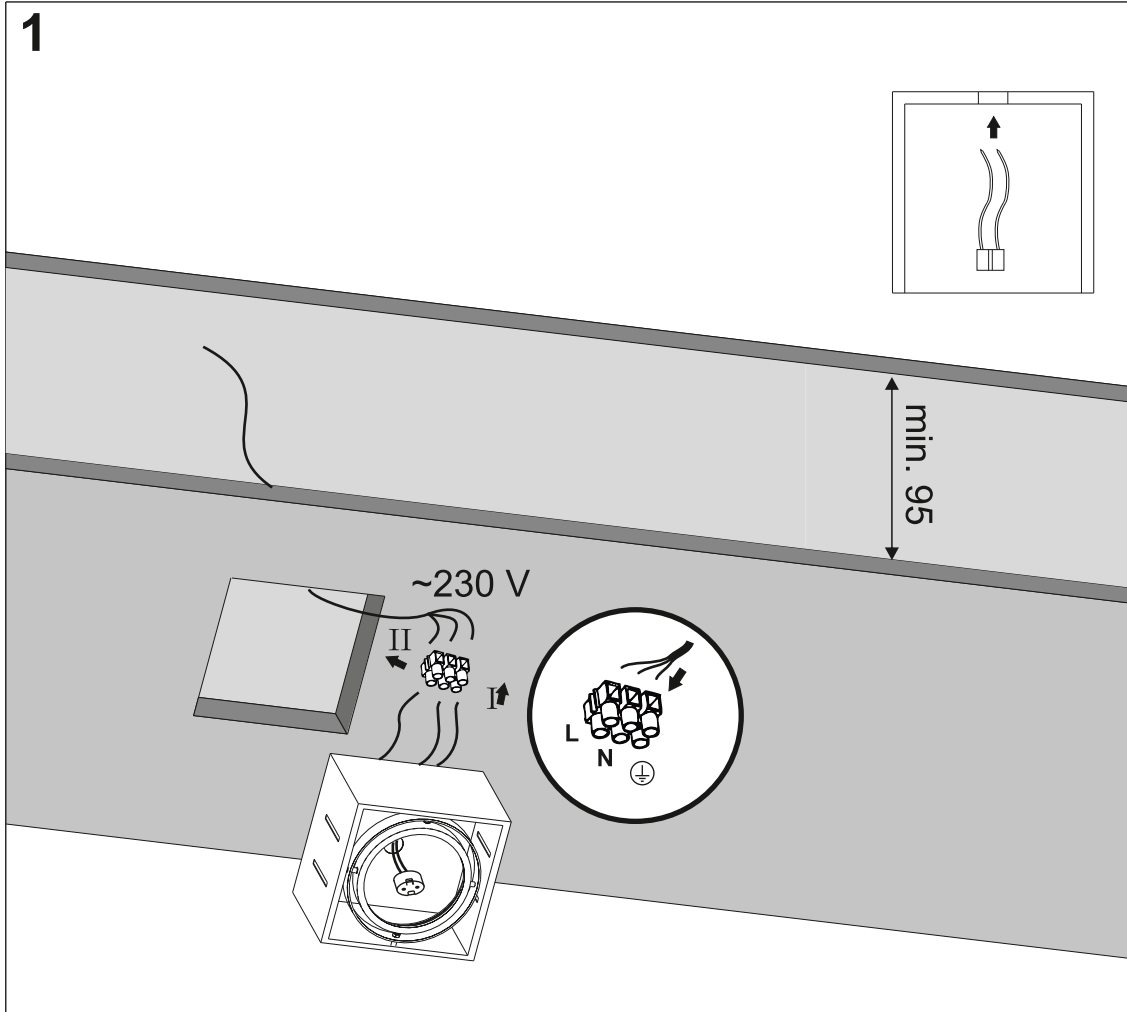

SQUARES 50x1/x2/x3/x4 SQ 230V BEZ RAMKI

SQUARES 50x1/x2/x3/x4 SQ 230V TRIMLESS

Ver.	SQUARES 50x1	SQUARES 50x2	SQUARES 50x3	SQUARES 50x4 SQ
M	83	83	83	162
L	83	162	241	162

~230 V IP20 0,5 m dimmer LED Gu10