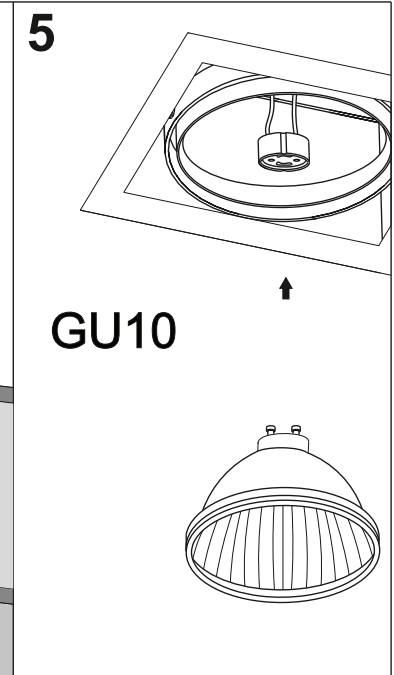

SQUARES 50x1/x2/x3/x4 SQ 230V BEZ RAMKI

SQUARES 50x1/x2/x3/x4 SQ 230V TRIMLESS

Ver.	SQUARES 50x1	SQUARES 50x2	SQUARES 50x3	SQUARES 50x4 SQ
M	83	83	83	162
L	83	162	241	162

~230 V IP20 0,5 m dimmer LED Gu10