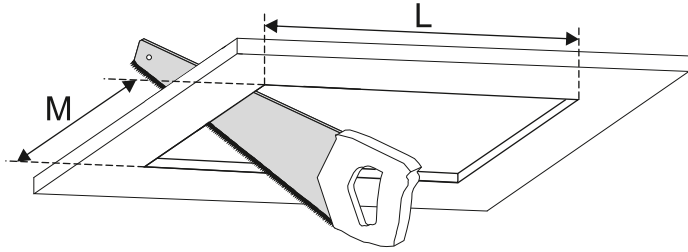

SQUARES 50x1/x2/x3/x4 SQ 230V BEZ RAMKI

SQUARES 50x1/x2/x3/x4 SQ 230V TRIMLESS

Ver.	SQUARES 50x1	SQUARES 50x2	SQUARES 50x3	SQUARES 50x4 SQ
M	83	83	83	162
L	83	162	241	162

~230 V IP20 0,5 m dimmer LED Gu10