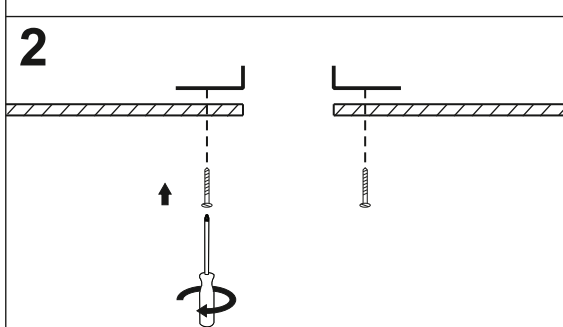

SQUARES 50x1/x2/x3/x4 SQ 230V BEZ RAMKI

SQUARES 50x1/x2/x3/x4 SQ 230V TRIMLESS

Ver.	SQUARES 50x1	SQUARES 50x2	SQUARES 50x3	SQUARES 50x4 SQ
M	83	83	83	162
L	83	162	241	162

~230 V IP20 0,5 m dimmer LED Gu10