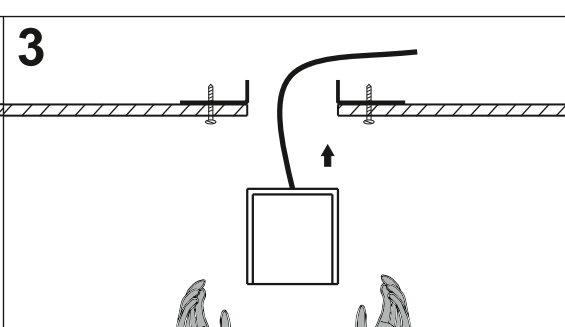

SQUARES 50x1/x2/x3/x4 SQ 230V BEZ RAMKI

SQUARES 50x1/x2/x3/x4 SQ 230V TRIMLESS

Ver.	SQUARES 50x1	SQUARES 50x2	SQUARES 50x3	SQUARES 50x4 SQ
M	83	83	83	162
L	83	162	241	162

~230 V IP20 0,5 m dimmer LED Gu10