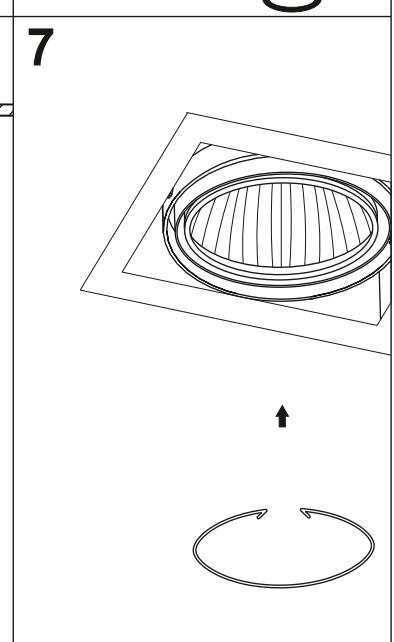

SQUARES 50x1/x2/x3/x4 SQ 230V BEZ RAMKI

SQUARES 50x1/x2/x3/x4 SQ 230V TRIMLESS

Ver.	SQUARES 50x1	SQUARES 50x2	SQUARES 50x3	SQUARES 50x4 SQ
M	83	83	83	162
L	83	162	241	162

~230 V IP20 0,5 m dimmer LED Gu10