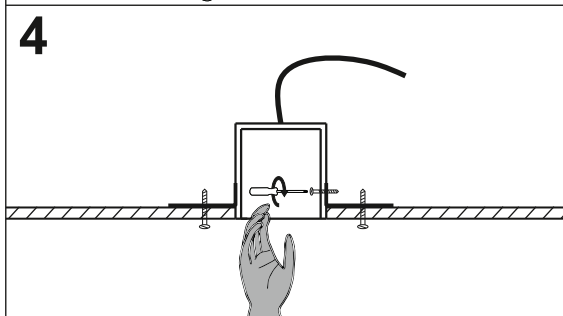

SQUARES 50x1/x2/x3/x4 SQ 230V BEZ RAMKI

SQUARES 50x1/x2/x3/x4 SQ 230V TRIMLESS

Ver.	SQUARES 50x1	SQUARES 50x2	SQUARES 50x3	SQUARES 50x4 SQ
M	83	83	83	162
L	83	162	241	162

~230 V IP20 0,5 m dimmer LED Gu10