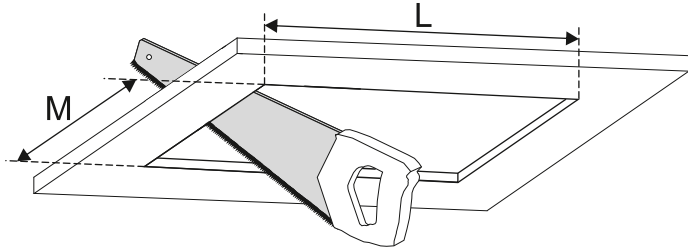

SQUARES 111x1/x2/x3/x4 SQ BEZ RAMKI

SQUARES 111x1/x2/x3/x4 SQ TRIMLESS

Ver.	SQUARES 111x1	SQUARES 111x2	SQUARES 111x3	SQUARES 111x4 SQ
M	160	160	160	322
L	160	320	470	322

≈12 V
 III
 0,5 m
 IP20

 OPTION
 LED G53