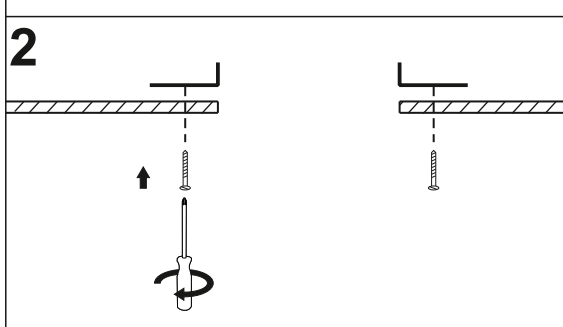

SQUARES 111x1/x2/x3/x4 SQ BEZ RAMKI

SQUARES 111x1/x2/x3/x4 SQ TRIMLESS

Ver.	SQUARES 111x1	SQUARES 111x2	SQUARES 111x3	SQUARES 111x4 SQ
M	160	160	160	322
L	160	320	470	322

≈12 V
 III
 0,5 m
 IP20

 OPTION
 LED G53