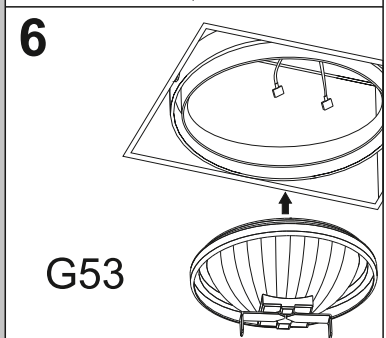

SQUARES 111x1/x2/x3/x4 SQ BEZ RAMKI

SQUARES 111x1/x2/x3/x4 SQ TRIMLESS

Ver.	SQUARES 111x1	SQUARES 111x2	SQUARES 111x3	SQUARES 111x4 SQ
M	160	160	160	322
L	160	320	470	322

≈12 V
 III
 0,5 m
 IP20

 OPTION
 LED G53