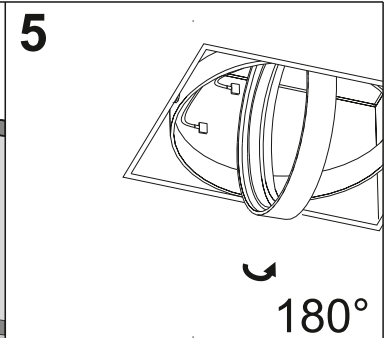

SQUARES 111x1/x2/x3/x4 SQ BEZ RAMKI

SQUARES 111x1/x2/x3/x4 SQ TRIMLESS

Ver.	SQUARES 111x1	SQUARES 111x2	SQUARES 111x3	SQUARES 111x4 SQ
M	160	160	160	322
L	160	320	470	322

≈12 V
 III
 0,5 m
 IP20

 OPTION
 LED G53