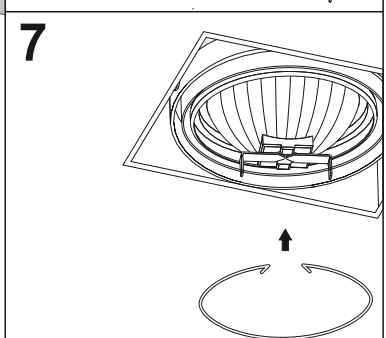

SQUARES 111x1/x2/x3/x4 SQ BEZ RAMKI

SQUARES 111x1/x2/x3/x4 SQ TRIMLESS

Ver.	SQUARES 111x1	SQUARES 111x2	SQUARES 111x3	SQUARES 111x4 SQ
M	160	160	160	322
L	160	320	470	322

≈12 V
 III
 0,5 m
 IP20

 OPTION
 LED G53