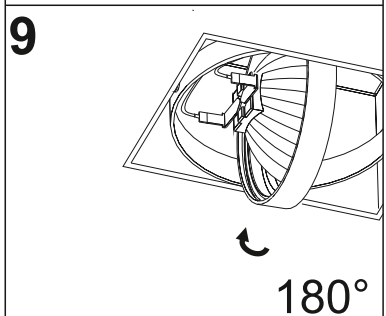

SQUARES 111x1/x2/x3/x4 SQ BEZ RAMKI

SQUARES 111x1/x2/x3/x4 SQ TRIMLESS

Ver.	SQUARES 111x1	SQUARES 111x2	SQUARES 111x3	SQUARES 111x4 SQ
M	160	160	160	322
L	160	320	470	322

≈12 V
 III
 0,5 m
 IP20

 OPTION
 LED G53