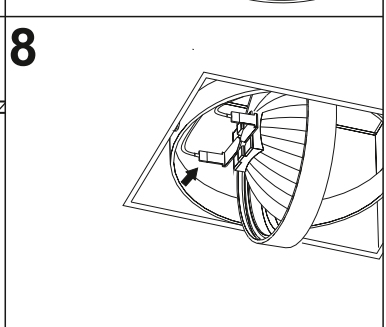

SQUARES 111x1/x2/x3/x4 SQ BEZ RAMKI

SQUARES 111x1/x2/x3/x4 SQ TRIMLESS

Ver.	SQUARES 111x1	SQUARES 111x2	SQUARES 111x3	SQUARES 111x4 SQ
M	160	160	160	322
L	160	320	470	322

≈12 V
 III
 0,5 m
 IP20

 OPTION
 LED G53