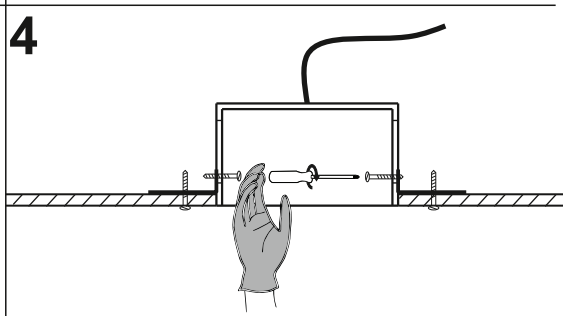

SQUARES 111x1/x2/x3/x4 SQ BEZ RAMKI

SQUARES 111x1/x2/x3/x4 SQ TRIMLESS

Ver.	SQUARES 111x1	SQUARES 111x2	SQUARES 111x3	SQUARES 111x4 SQ
M	160	160	160	322
L	160	320	470	322

≈12 V
 III
 0,5 m
 IP20

 OPTION
 LED G53