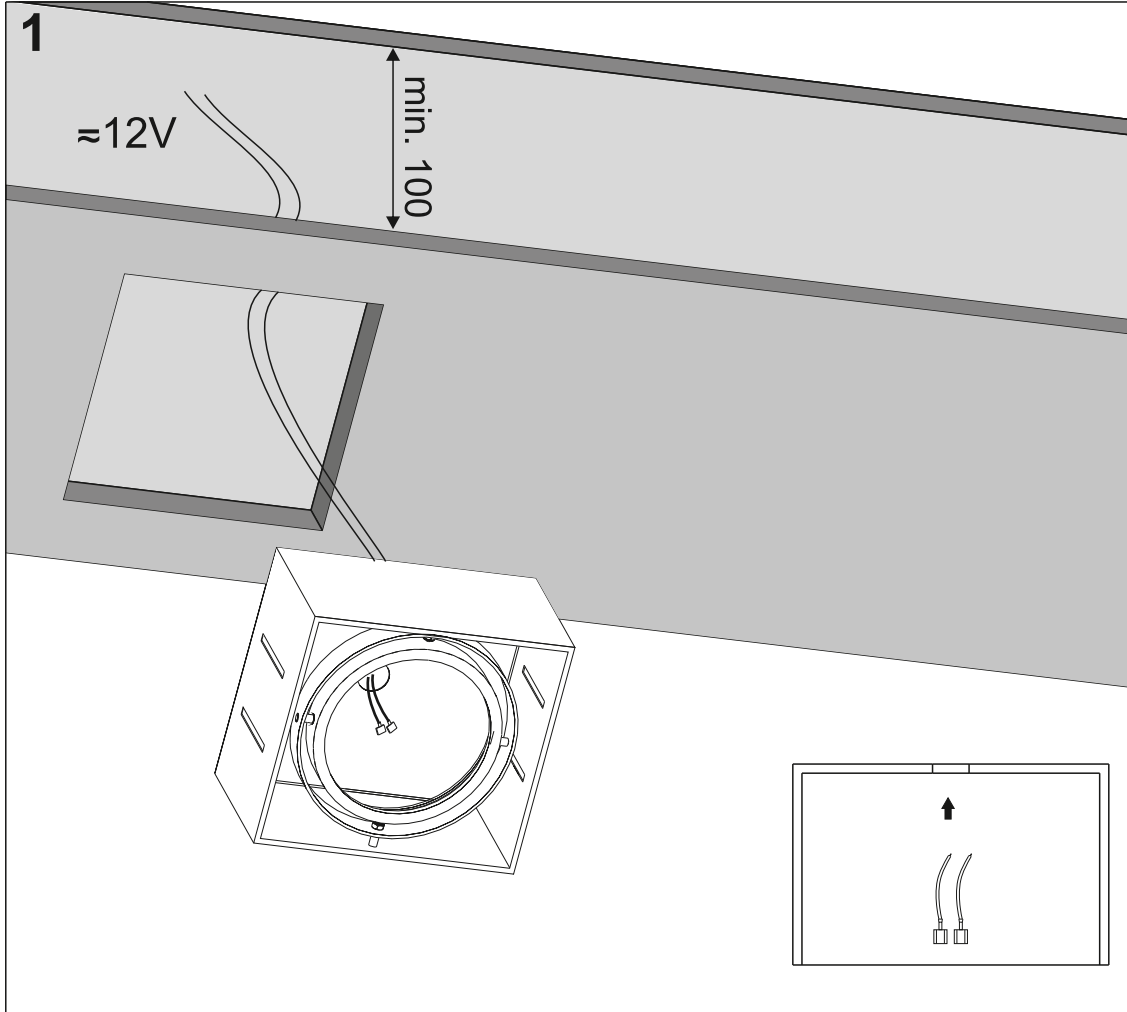

SQUARES 111x1/x2/x3/x4 SQ BEZ RAMKI

SQUARES 111x1/x2/x3/x4 SQ TRIMLESS

Ver.	SQUARES 111x1	SQUARES 111x2	SQUARES 111x3	SQUARES 111x4 SQ
M	160	160	160	322
L	160	320	470	322

≈12 V
 III
 0,5 m
 IP20

 OPTION
 LED G53