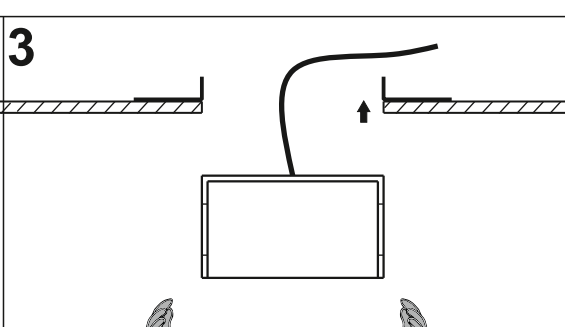

SQUARES 111x1/x2/x3/x4 SQ BEZ RAMKI

SQUARES 111x1/x2/x3/x4 SQ TRIMLESS

Ver.	SQUARES 111x1	SQUARES 111x2	SQUARES 111x3	SQUARES 111x4 SQ
M	160	160	160	322
L	160	320	470	322

≈12 V
 III
 0,5 m
 IP20

 OPTION
 LED G53