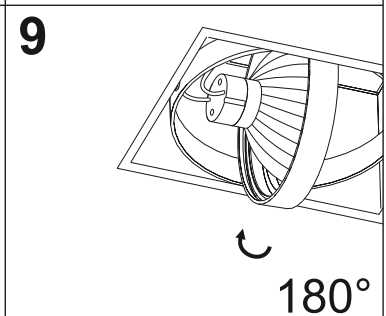

SQUARES 111x1/x2/x3/x4 SQ 230V BEZ RAMKI

SQUARES 111x1/x2/x3/x4 SQ 230V TRIMLESS

Ver.	SQUARES 111x1	SQUARES 111x2	SQUARES 111x3	SQUARES 111x4 SQ
M	160	160	160	322
L	160	320	470	322

LED
Gu10