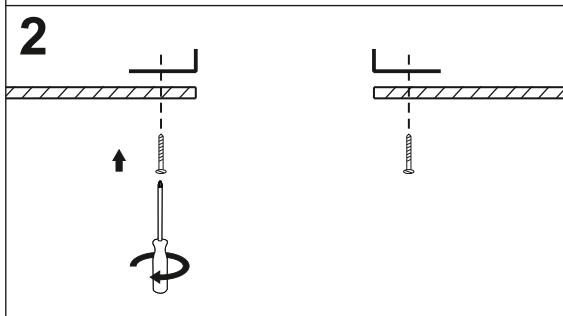

SQUARES 111x1/x2/x3/x4 SQ 230V BEZ RAMKI

SQUARES 111x1/x2/x3/x4 SQ 230V TRIMLESS

Ver.	SQUARES 111x1	SQUARES 111x2	SQUARES 111x3	SQUARES 111x4 SQ
M	160	160	160	322
L	160	320	470	322

LED
Gu10