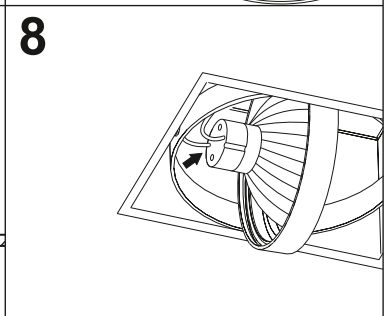

SQUARES 111x1/x2/x3/x4 SQ 230V BEZ RAMKI

SQUARES 111x1/x2/x3/x4 SQ 230V TRIMLESS

Ver.	SQUARES 111x1	SQUARES 111x2	SQUARES 111x3	SQUARES 111x4 SQ
M	160	160	160	322
L	160	320	470	322

LED
Gu10