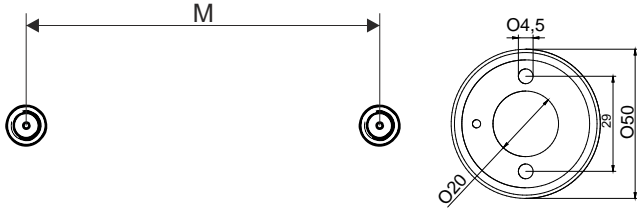

RAFTER LED suspended

RAFTER LED point suspended

Źródło światła zastosowane w tej oprawie oświetleniowej powinno być wymieniane wyłącznie przez producenta lub jego przedstawiciela serwisowego, lub podobnie wykwalifikowaną osobę.

The light source contained in this luminaire shall only be replaced by the manufacturer or his service agent or a similar qualified person.

RAFTER LED			RAFTER points LED		
L [mm]	M [mm]	D [mm]	L [mm]	M [mm]	D [mm]
570	380	50	540	360	50
860	570	285	800	530	265
1140	760	380	940	620	310
1420	945	472,5	1070	710	355
1700	1130	565	1330	890	445
1980	1320	660	1730	1155	577,5