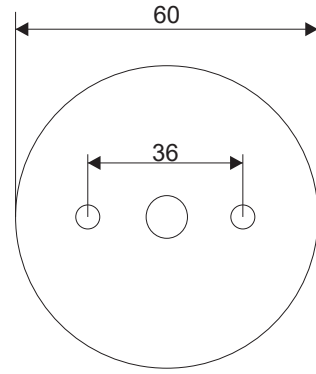

PET 12/17/25 zoom LED 230V surface
PET 12/17/25 LED 230V surface

<p>1</p>	<p>1a PET zoom LED 230V</p>	<p>2</p>
<p>3</p>	<p>4</p>	

230 V		>0,2 m		DIMMER option	□ / ▨

LED
INT.