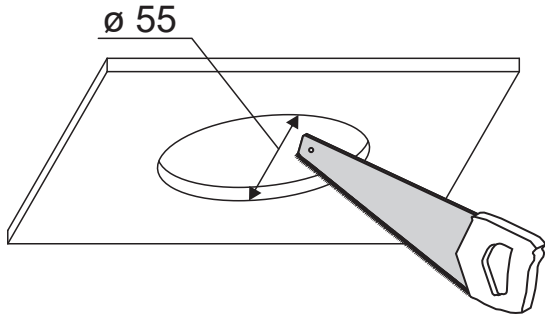

LED POINT round / square LED 230V wall G/K

MAXI POINT round / square LED 230V wall G/K