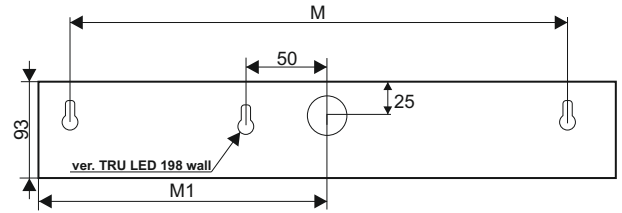

Ver.	TRU LED 29 wall	TRU LED 57 wall	TRU LED 86 wall	TRU LED 114 wall	TRU LED 142 wall	TRU LED 170 wall	TRU LED 198 wall
M. [mm]	186	326	556	736	916	1096	1676
M1 [mm]	145	285	430	570	710	850	990